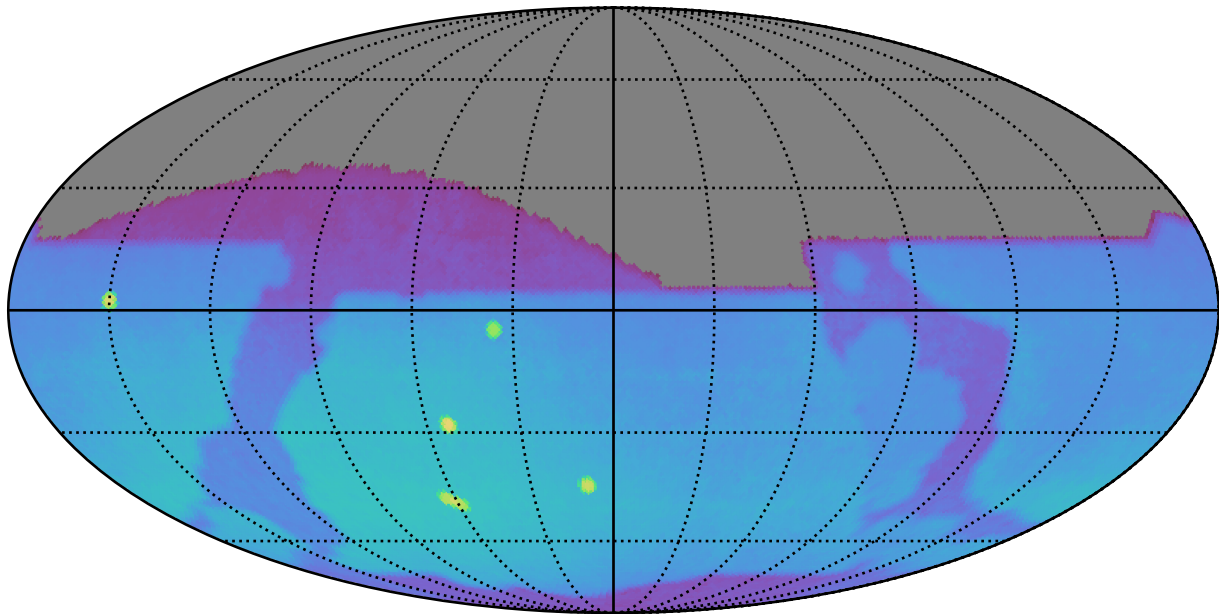

internal_u_expt45_nscale1.2v3.4_10yrs : Brown Dwarf, L7

Brown Dwarf, L7 (pc)