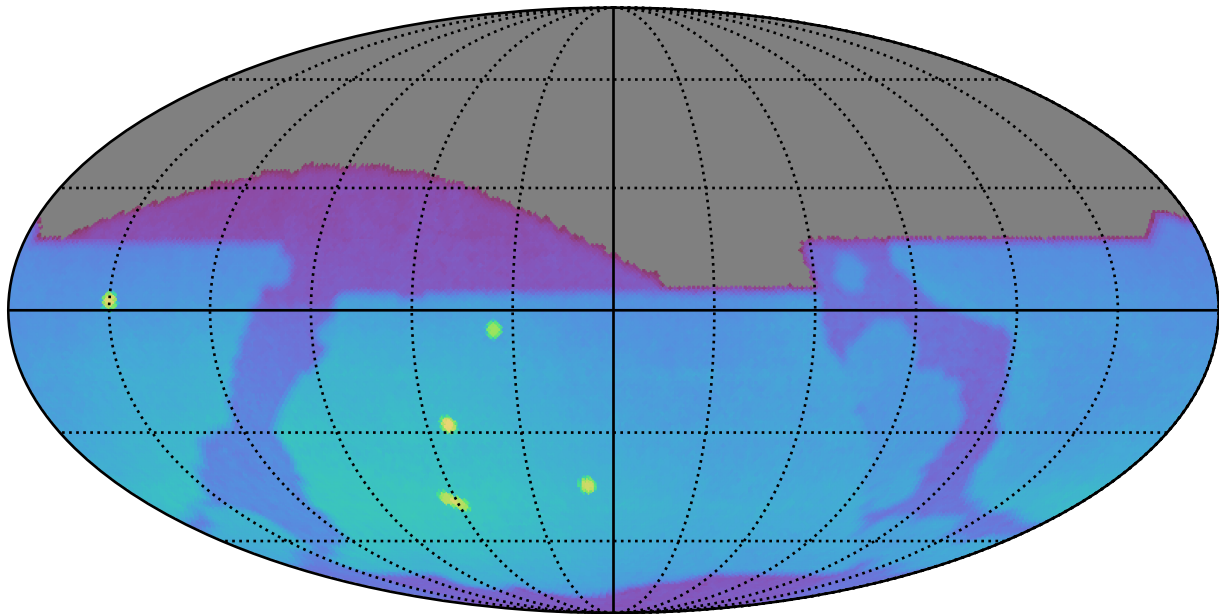

internal\_u\_expt45\_nscale1.2v3.4\_10yrs : Brown Dwarf, L4

Brown Dwarf, L4 (pc)