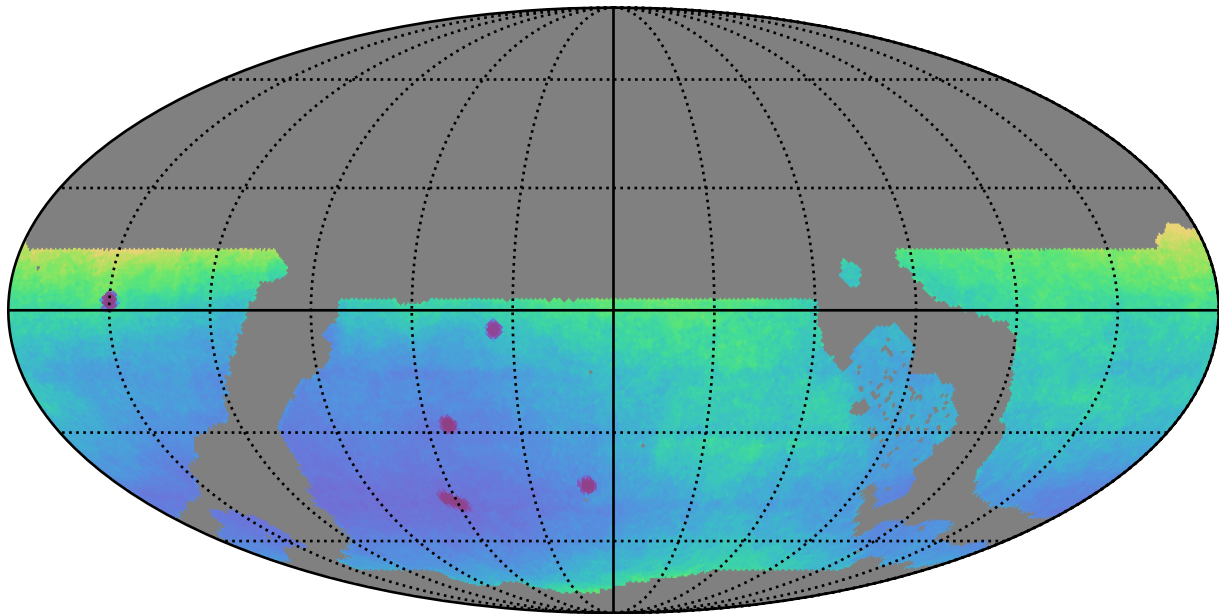

internal_u_expt45_nscale1.2v3.4_10yrs WFD: Parallax Uncert @ 24.0

Parallax Uncert @ 24.0 (mas)