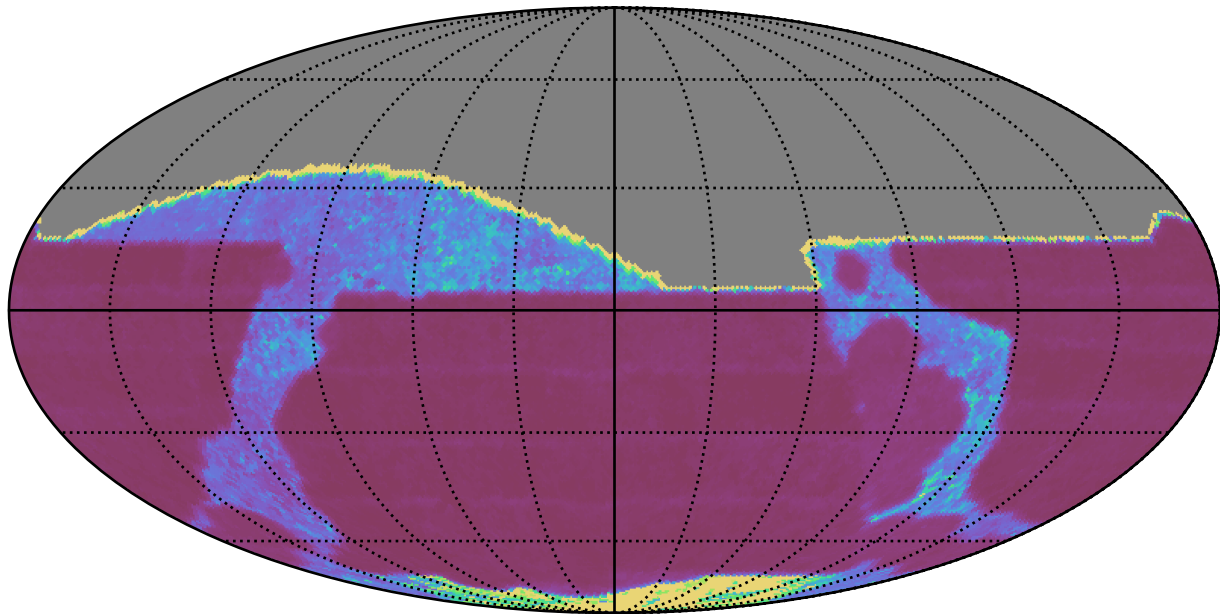

internal_u_expt45_nscale1.2v3.4_10yrs All sky i band: Median Inter-Night Gap

Median Inter-Night Gap (days)