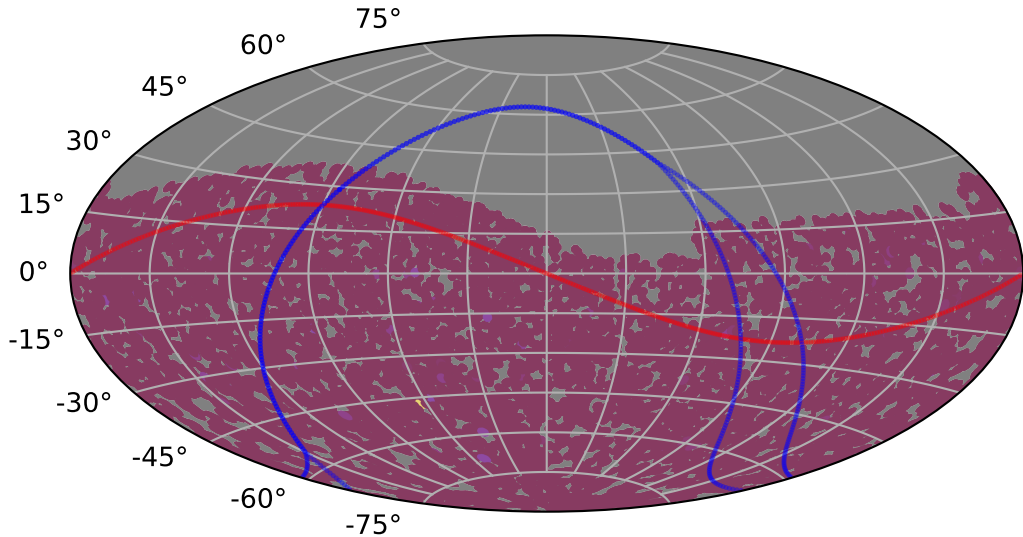

internal_u_expt45_nscale1.1v3.4_10yrs : TDE_Quality_some_color_pu_pnum

TDE_Quality_some_color_pu_pnum
(Bad: 0, Good (obs every 2 night): 1)