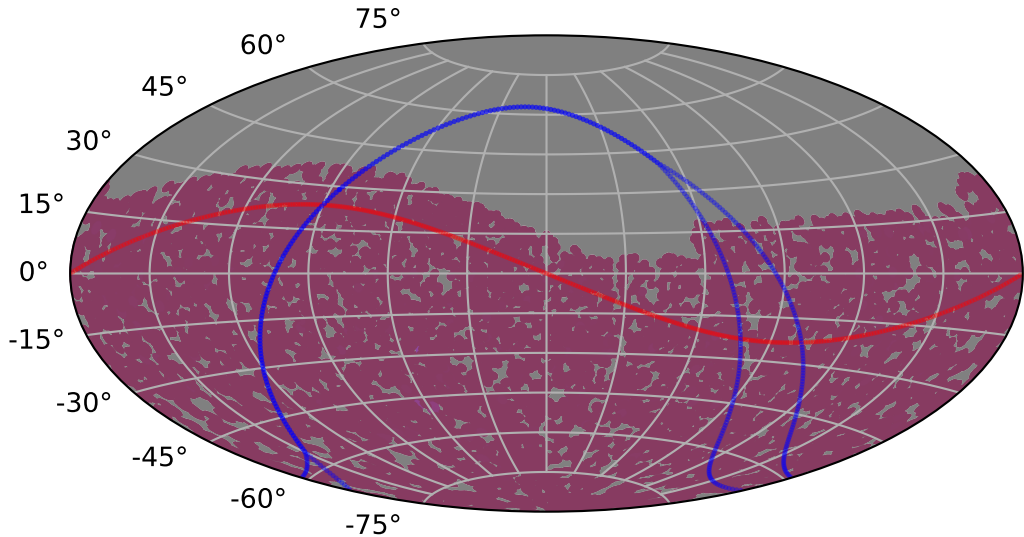

internal_u_expt45_nscale1.1v3.4_10yrs : TDE_Quality_some_color_pnum

TDE_Quality_some_color_pnum
(Bad: 0, Good (obs every 2 night): 1)