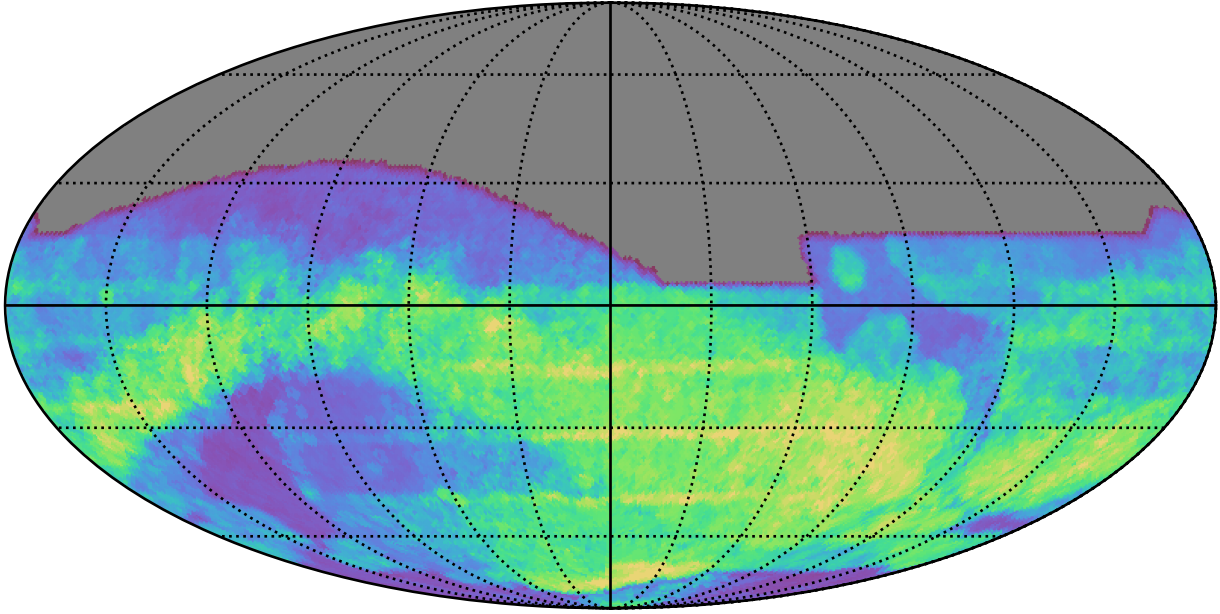

internal_u_expt45_nscale1.1v3.4_10yrs : GalPlaneSeasonGapsTimescales_xray_binaries_map_Tau_100_0

0.0 0.1 0.2 0.3 0.4 0.5 0.6 0.7 0.8 0.9 1.0
GalPlaneSeasonGapsTimescales_xray_binaries_map_Tau_100_0
(MJD mag)