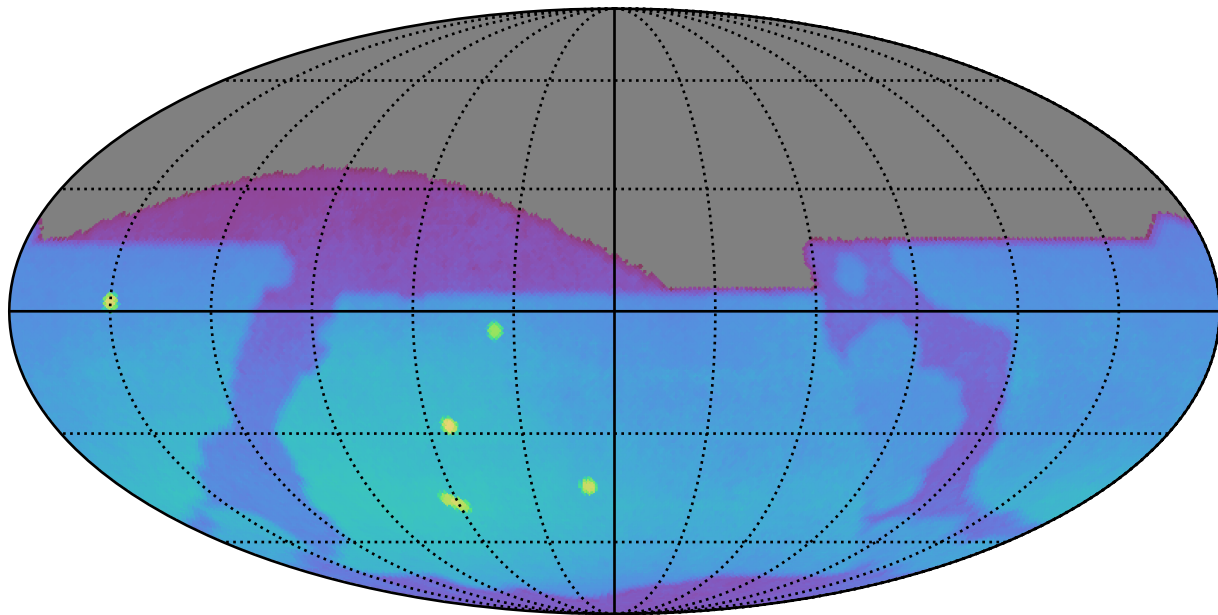

internal_u_expt45_nscale1.1v3.4_10yrs : Brown Dwarf, L7

Brown Dwarf, L7 (pc)