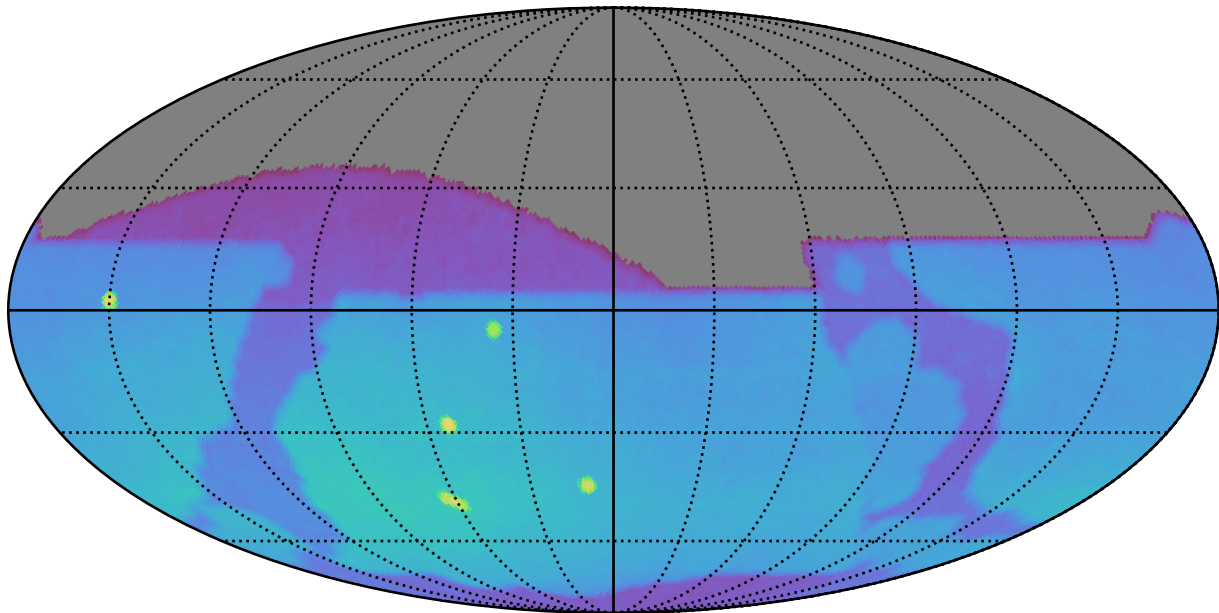

internal_u_expt45_nscale1.1v3.4_10yrs : Brown Dwarf, L4

Brown Dwarf, L4 (pc)