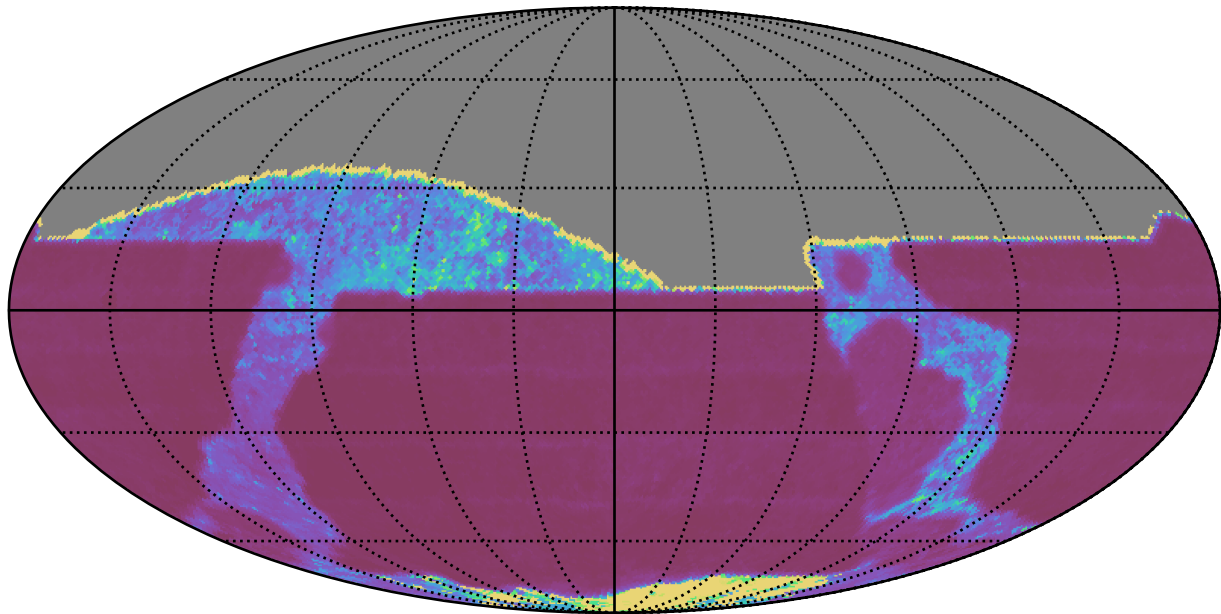

internal\_u\_expt45\_nscale1.1v3.4\_10yrs All sky z band: Median Inter-Night Gap

Median Inter-Night Gap (days)