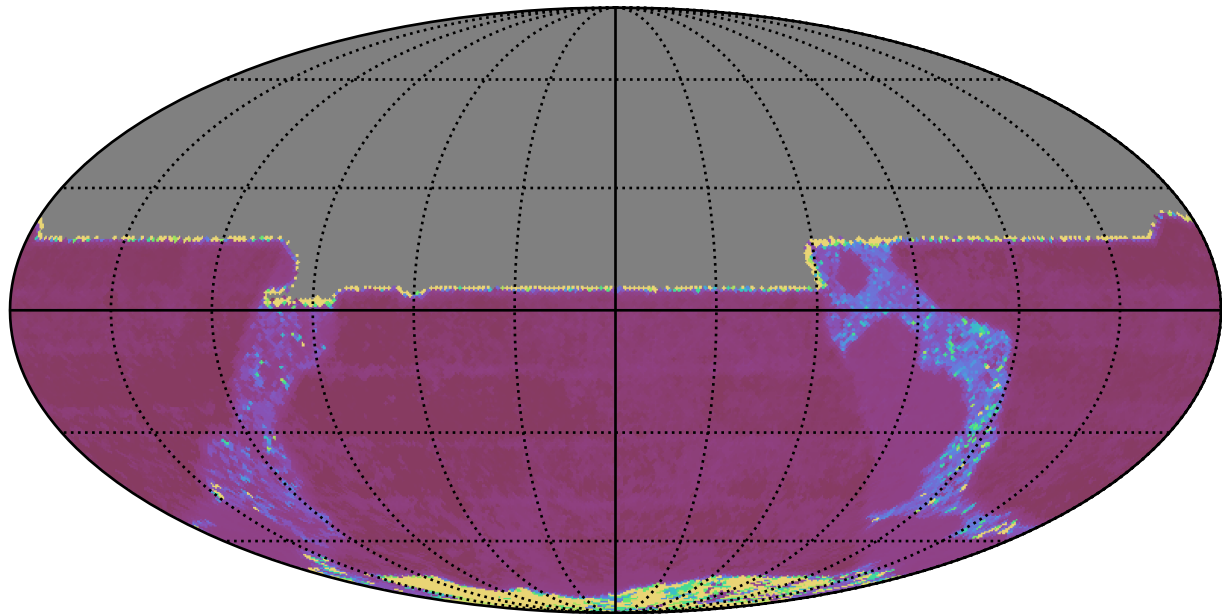

internal_u_expt45_nscale1.1v3.4_10yrs All sky y band: Median Inter-Night Gap

Median Inter-Night Gap (days)