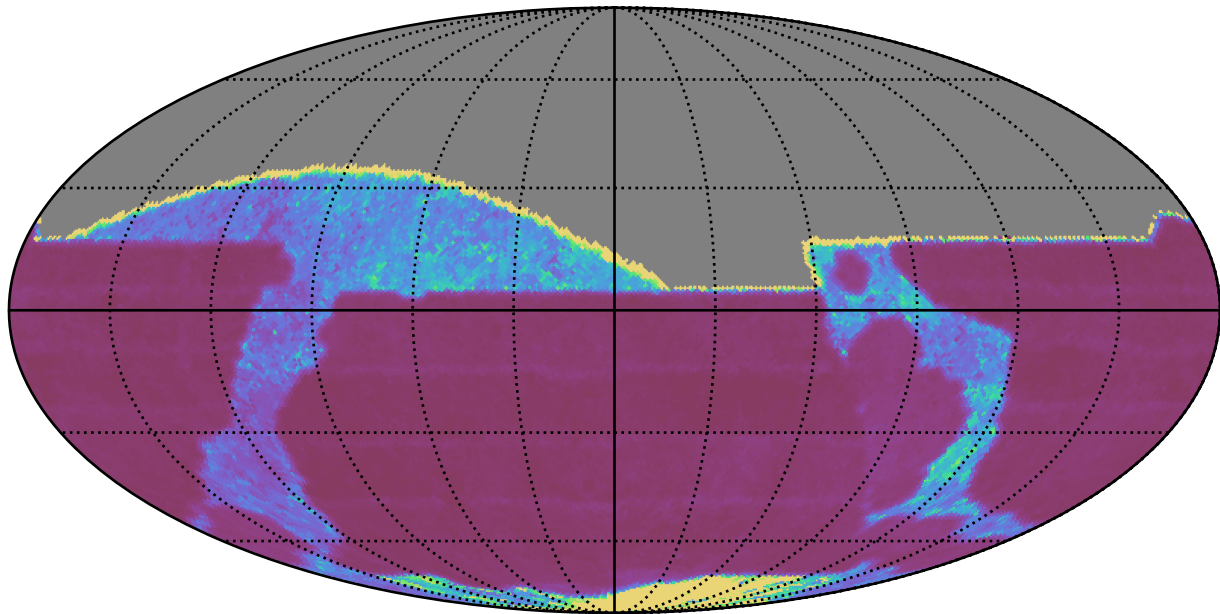

internal_u_expt45_nscale1.1v3.4_10yrs All sky i band: Median Inter-Night Gap

Median Inter-Night Gap (days)