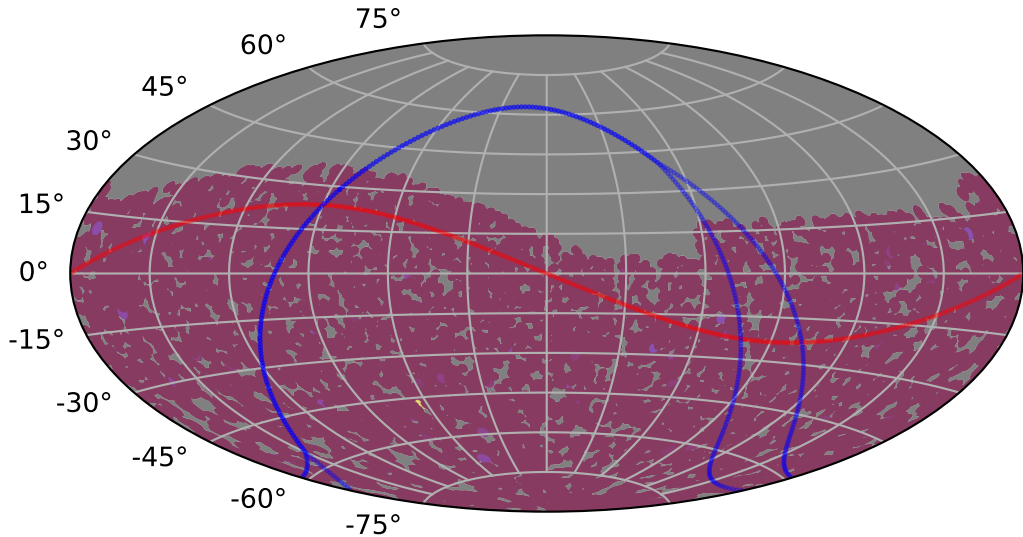

internal_u_expt45_nscale1.0v3.4_10yrs : TDE_Quality_some_color_pu_pnum

TDE_Quality_some_color_pu_pnum
(Bad: 0, Good (obs every 2 night): 1)