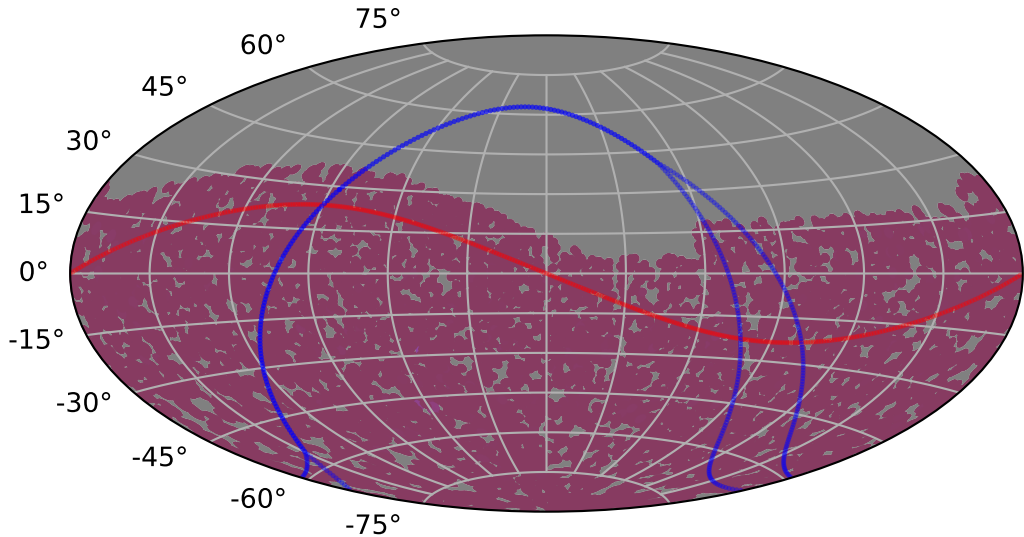

internal_u_expt45_nscale1.0v3.4_10yrs : TDE_Quality_some_color_pnum

TDE_Quality_some_color_pnum
(Bad: 0, Good (obs every 2 night): 1)