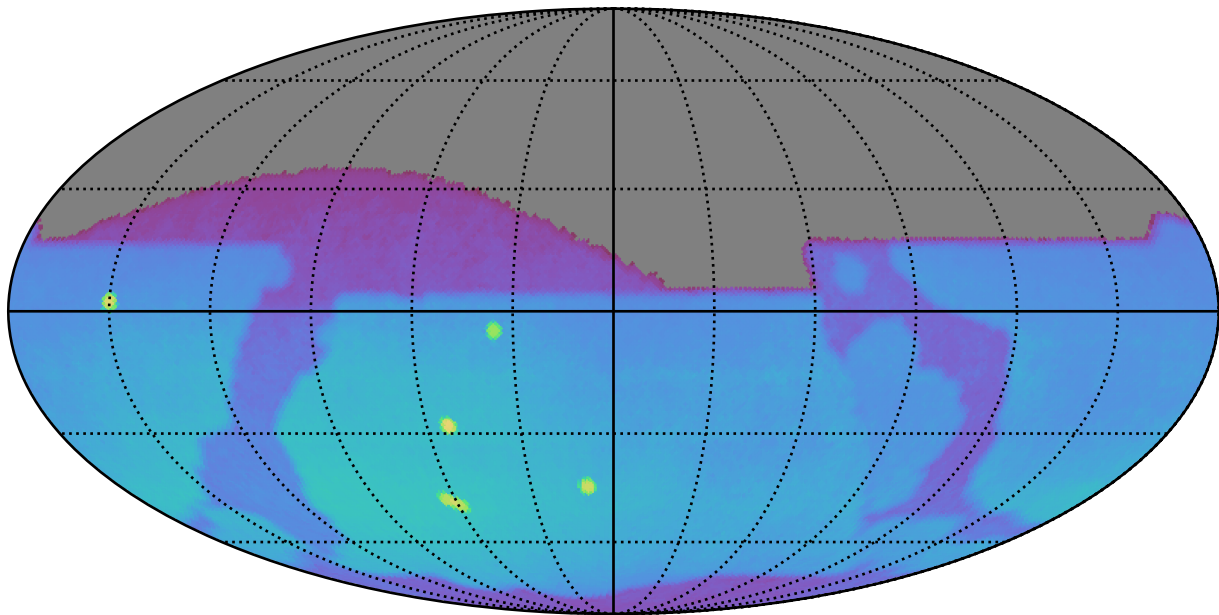

internal_u_expt45_nscale1.0v3.4_10yrs : Brown Dwarf, L7

Brown Dwarf, L7 (pc)