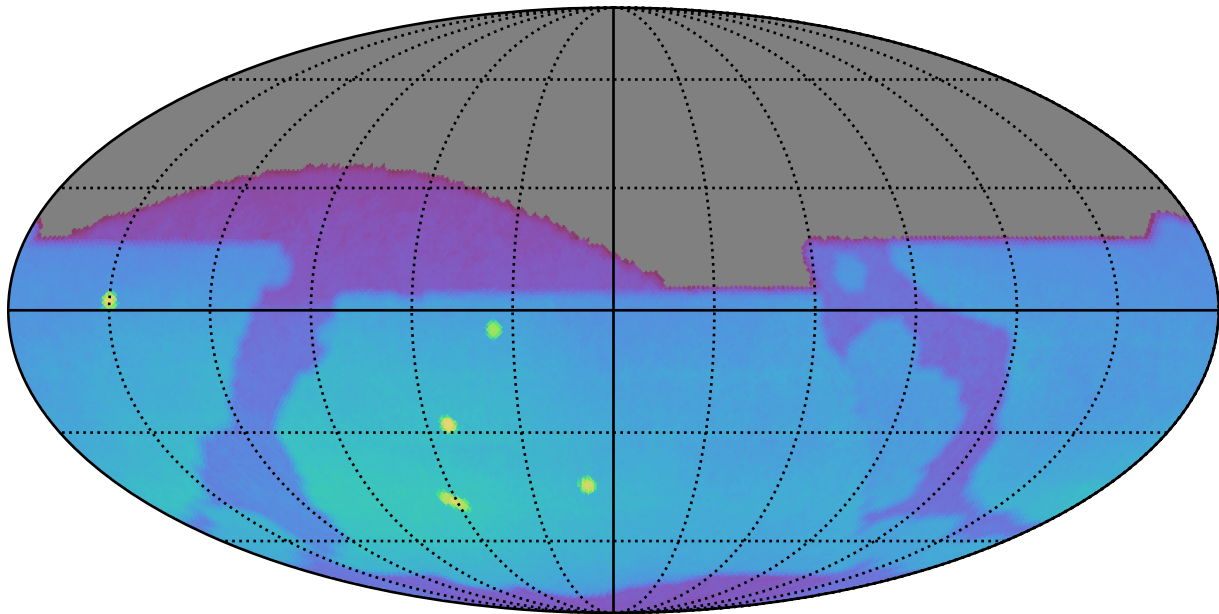

internal_u_expt45_nscale1.0v3.4_10yrs : Brown Dwarf, L4

Brown Dwarf, L4 (pc)