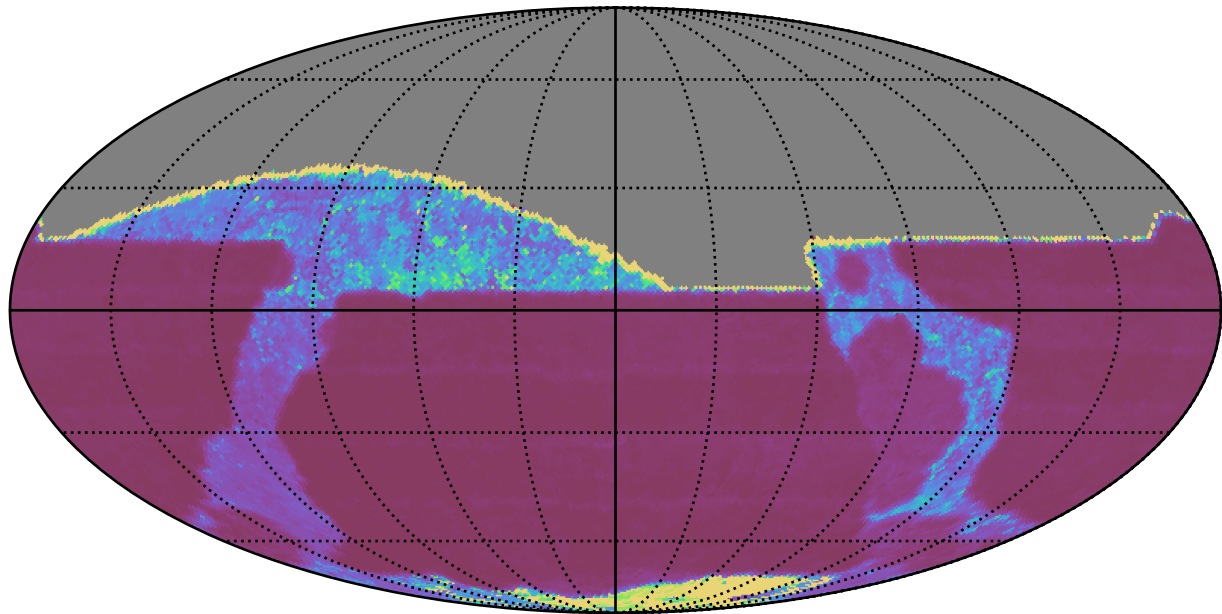

internal_u_expt45_nscale1.0v3.4_10yrs All sky z band: Median Inter-Night Gap

Median Inter-Night Gap (days)