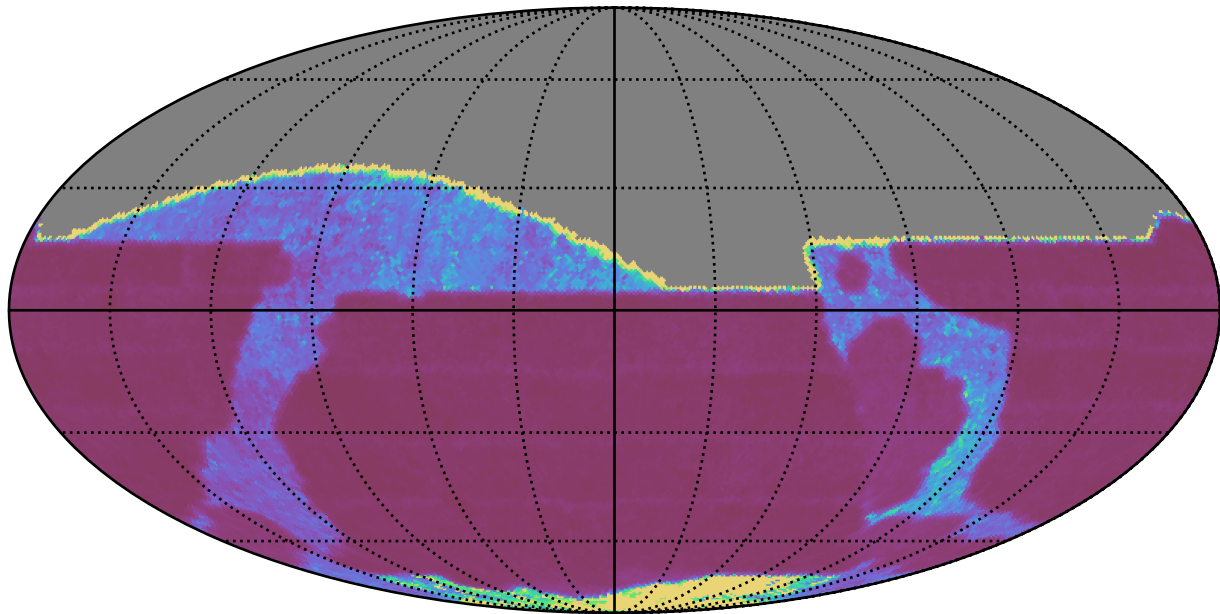

internal\_u\_expt45\_nscale1.0v3.4\_10yrs All sky i band: Median Inter-Night Gap

Median Inter-Night Gap (days)