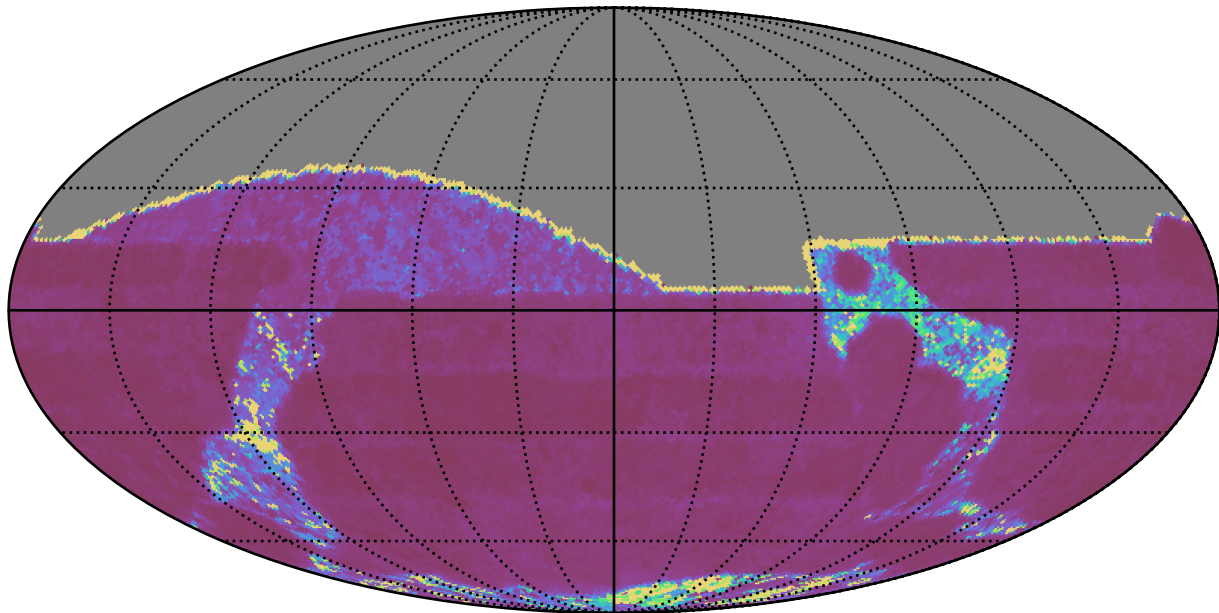

internal_u_expt45_nscale1.0v3.4_10yrs All sky g band: Median Inter-Night Gap

Median Inter-Night Gap (days)