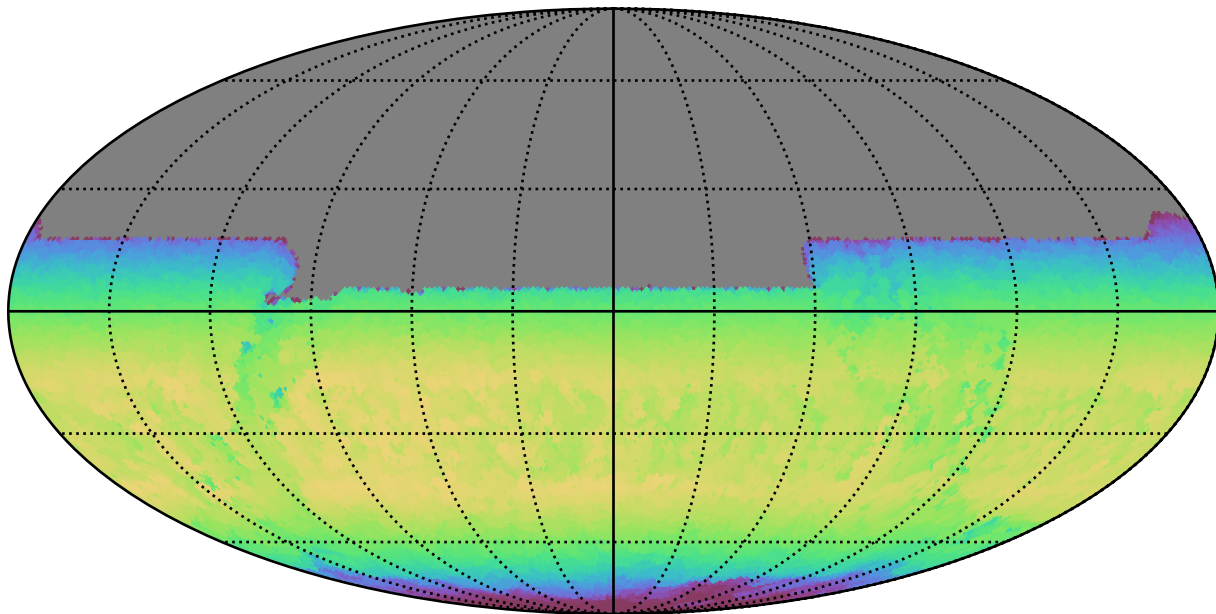

internal_u_expt45_nscale1.0v3.4_10yrs All sky y band: Max skyBrightness

18.06 18.12 18.18 18.24 18.30 18.36 18.42 18.48 18.54 18.66

Max skyBrightness (mag/sq arcsec)