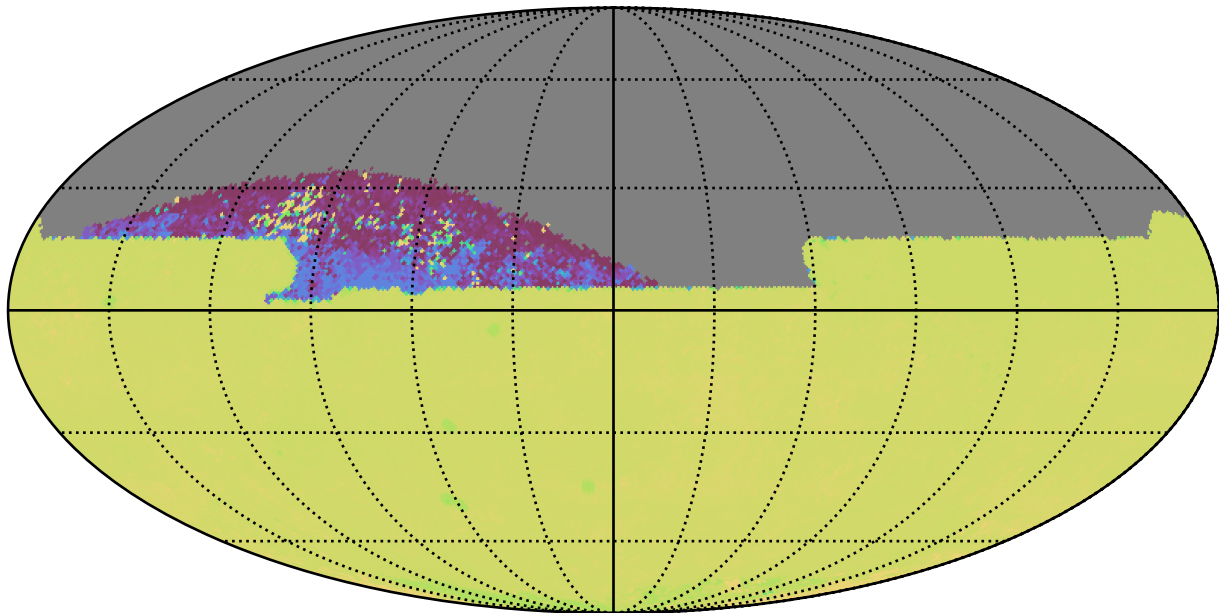

internal_u_expt45_nscale1.0v3.4_10yrs All sky zy bands: 75th Percentile Intranight Timespan

75th Percentile Intranight Timespan
(minutes)