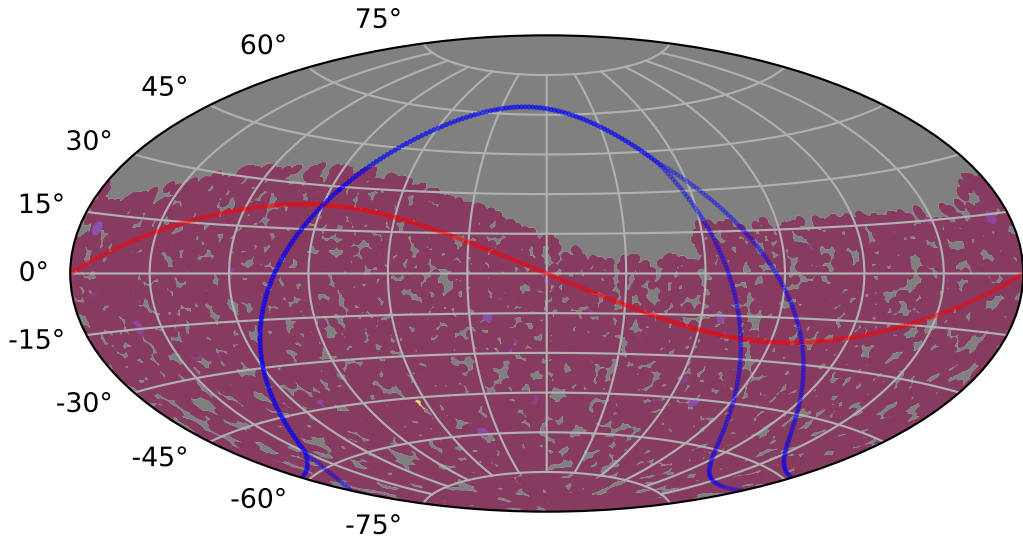

internal_u_expt45_nscale0.9v3.4_10yrs : TDE_Quality_some_color_pu_pnum

TDE_Quality_some_color_pu_pnum
(Bad: 0, Good (obs every 2 night): 1)