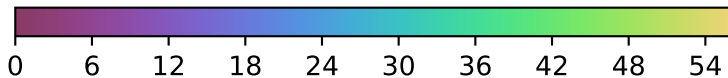

internal_u_expt45_nscale0.9v3.4_10yrs : TDE_Quality_some_color_pnum

TDE_Quality_some_color_pnum
(Bad: 0, Good (obs every 2 night): 1)