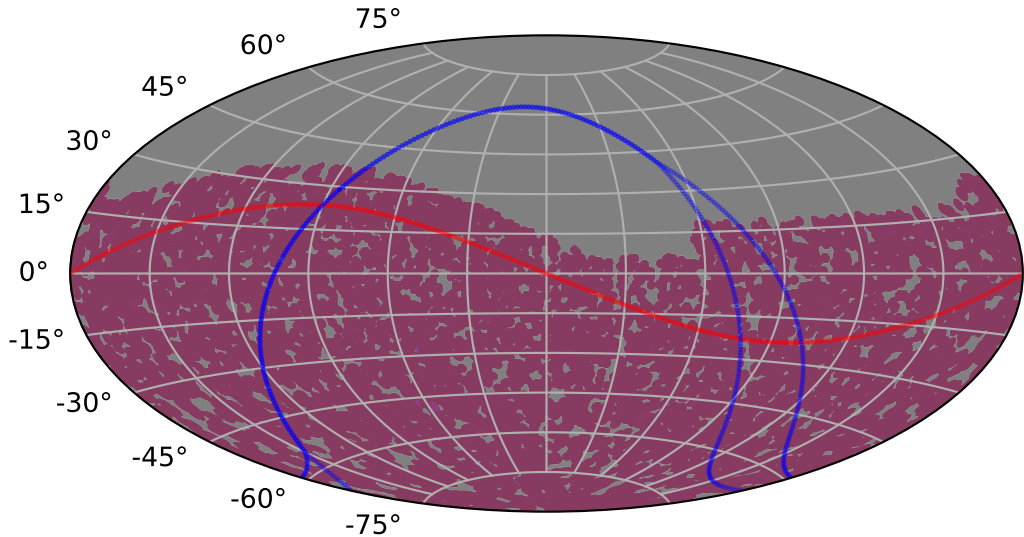

internal_u_expt45_nscale0.9v3.4_10yrs : TDE_Quality_some_color_pnum

TDE_Quality_some_color_pnum
(Bad: 0, Good (obs every 2 night): 1)