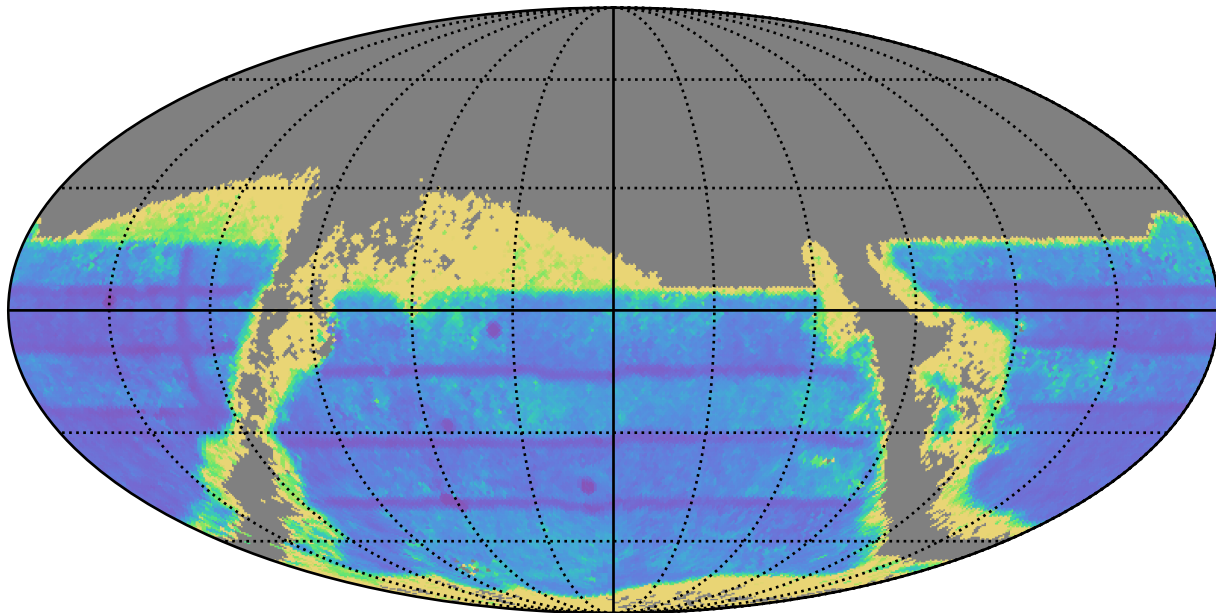

internal_u_expt45_nscale0.9v3.4_10yrs : TDC_precision

TDC_precision (%)