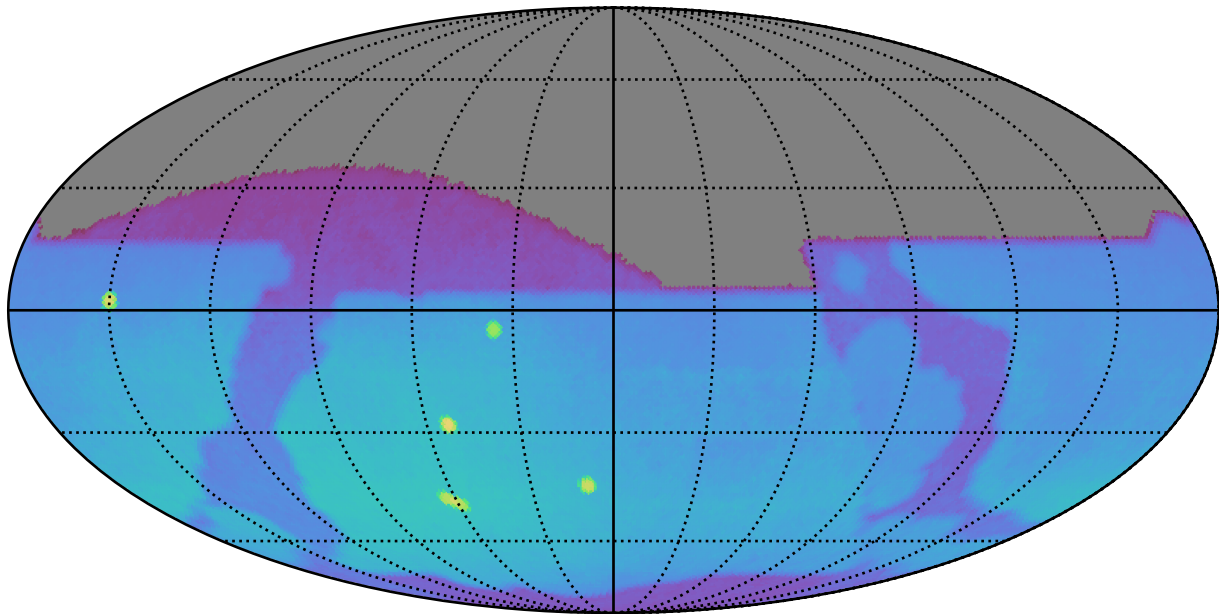

internal\_u\_expt45\_nscale0.9v3.4\_10yrs : Brown Dwarf, L7

Brown Dwarf, L7 (pc)