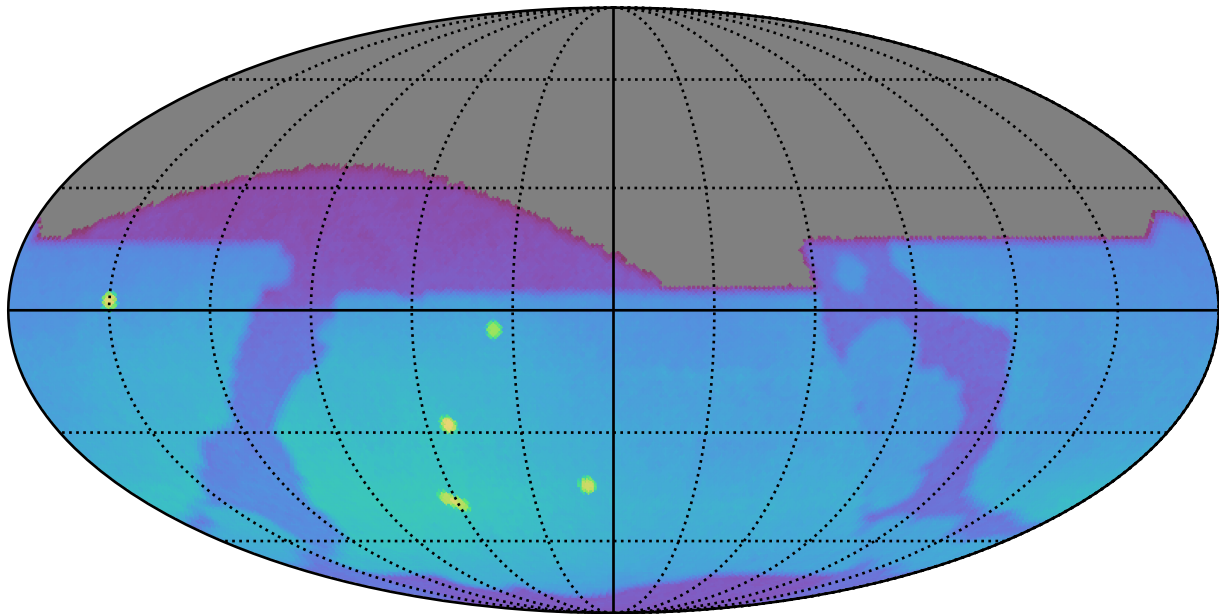

internal\_u\_expt45\_nscale0.9v3.4\_10yrs : Brown Dwarf, L4

Brown Dwarf, L4 (pc)