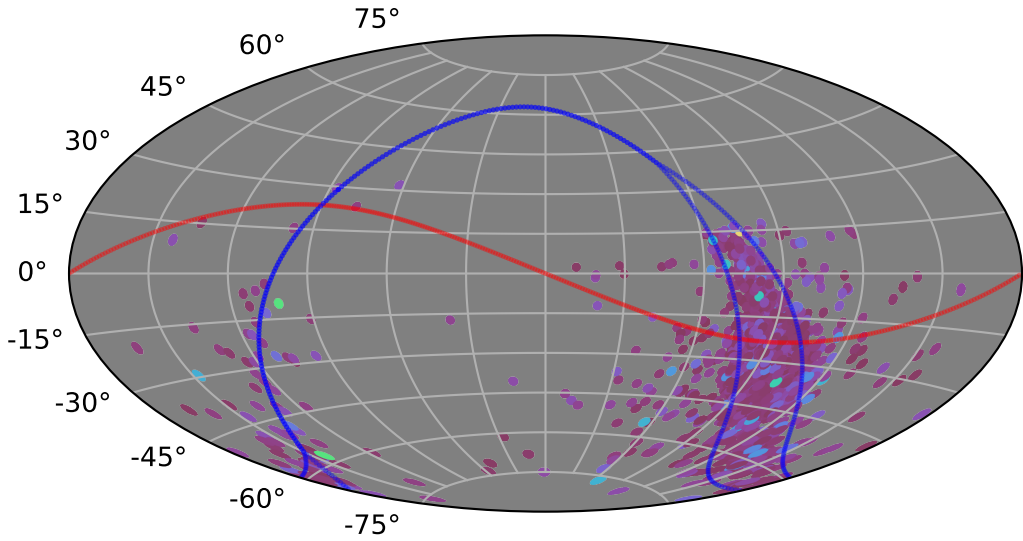

internal_u_expt38_nscale1.5v3.4_10yrs : XRBPopMetric_mean_time_between_detections

5 10 15 20 25 30 35 40 45
XRBPopMetric_mean_time_between_detections
(Detected, 0 or 1)