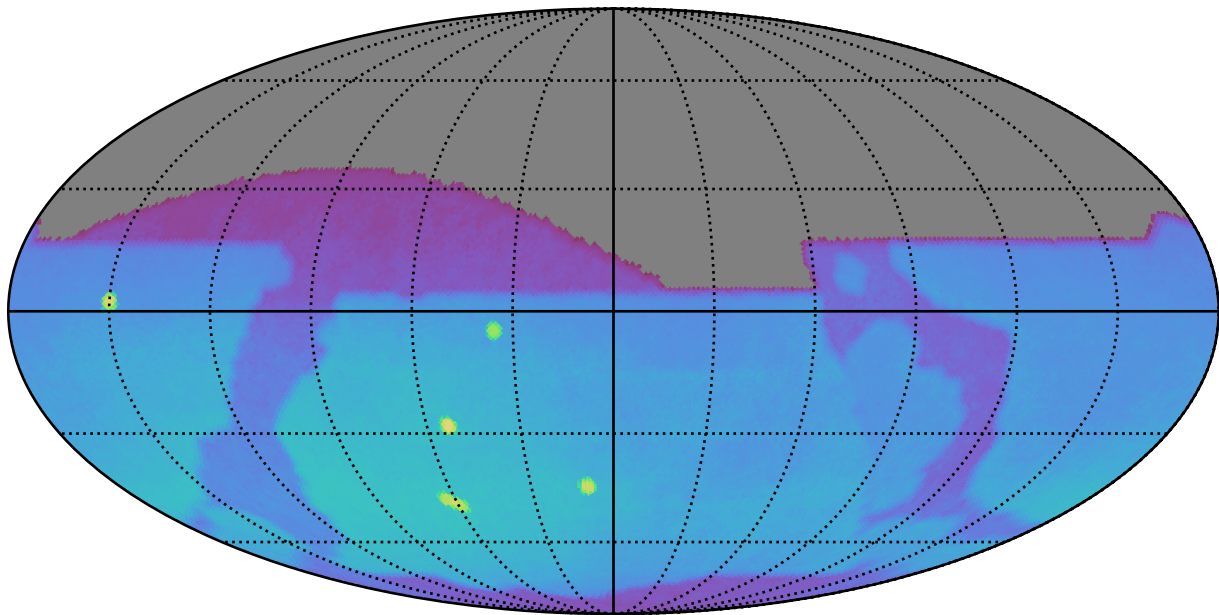

internal_u_expt38_nscale1.5v3.4_10yrs : Brown Dwarf, L7

Brown Dwarf, L7 (pc)