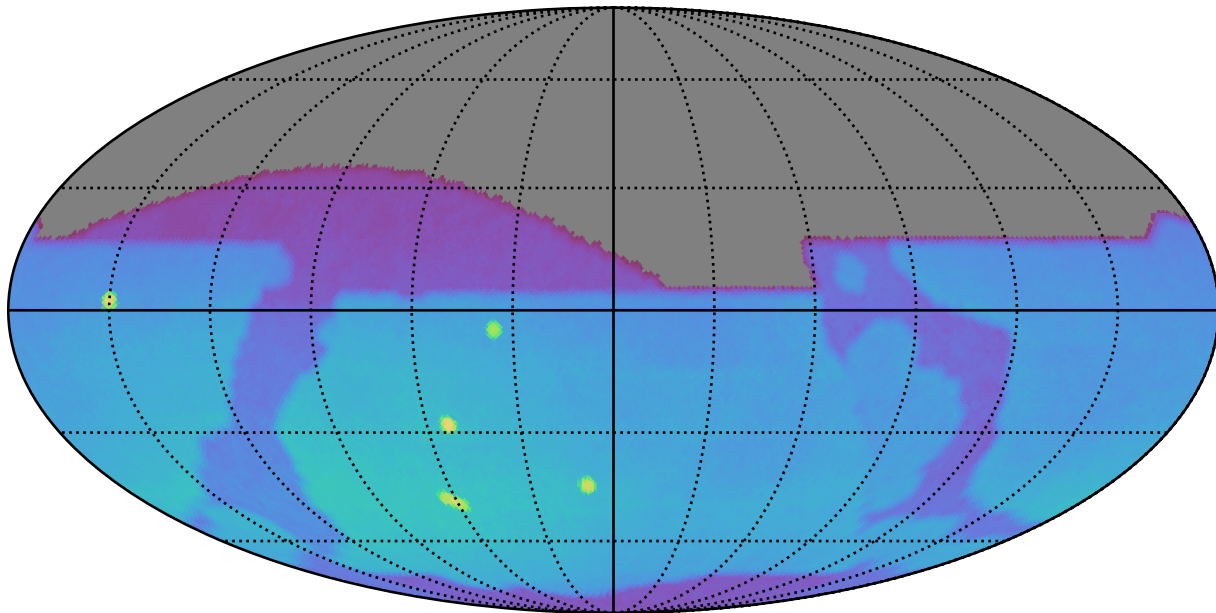

internal\_u\_expt38\_nscale1.5v3.4\_10yrs : Brown Dwarf, L4

Brown Dwarf, L4 (pc)