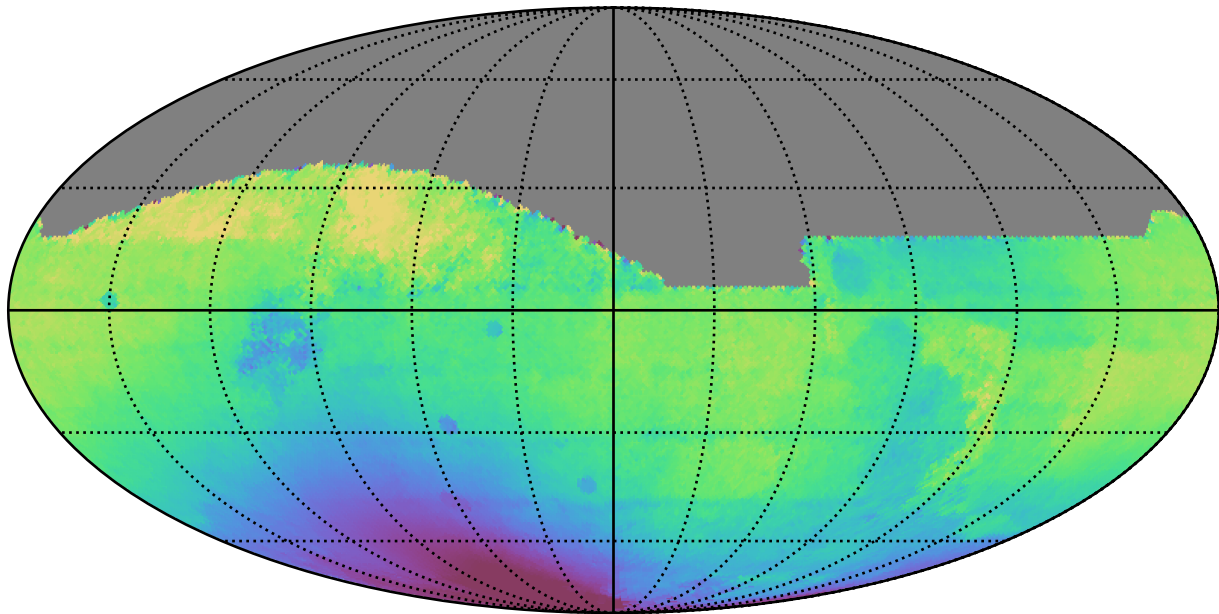

internal_u_expt38_nscale1.5v3.4_10yrs All sky all bands: Median solarElong

Median solarElong (degrees)