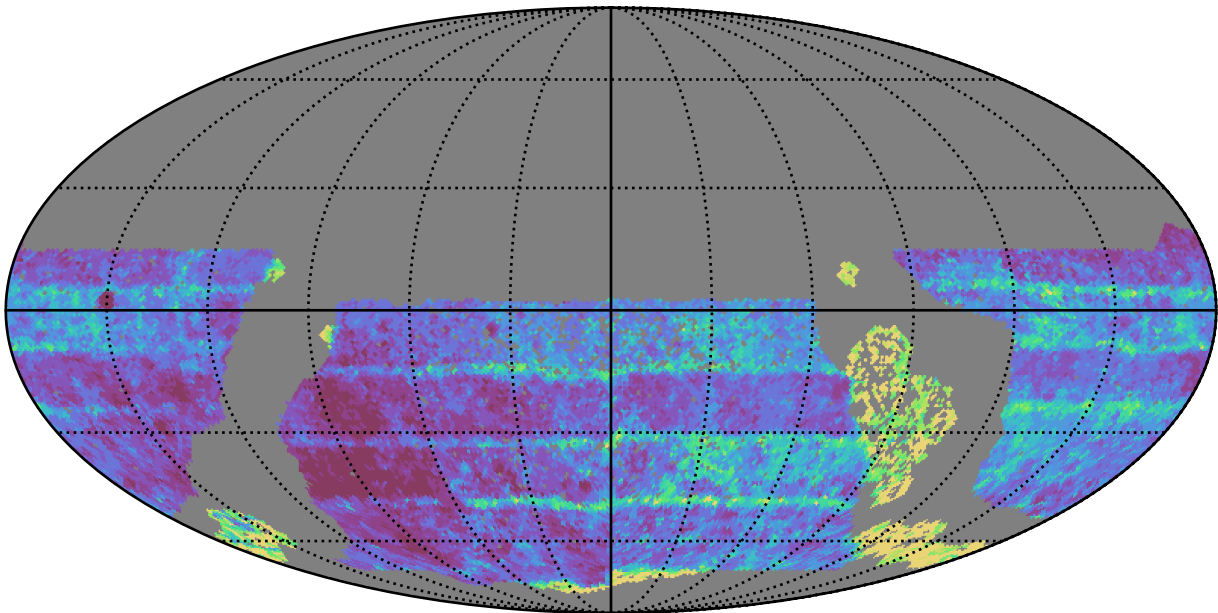

internal_u_expt38_nscale1.5v3.4_10yrs WFD z band: Median Inter-Night Gap

Median Inter-Night Gap (days)