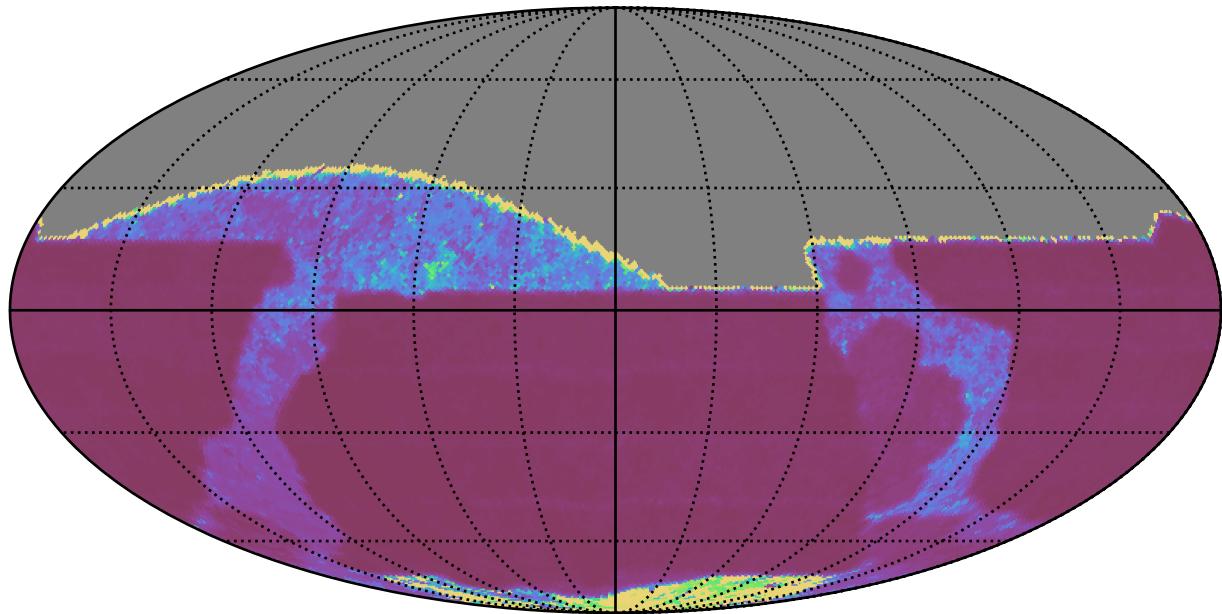

internal_u_expt38_nscale1.5v3.4_10yrs All sky z band: Median Inter-Night Gap

Median Inter-Night Gap (days)