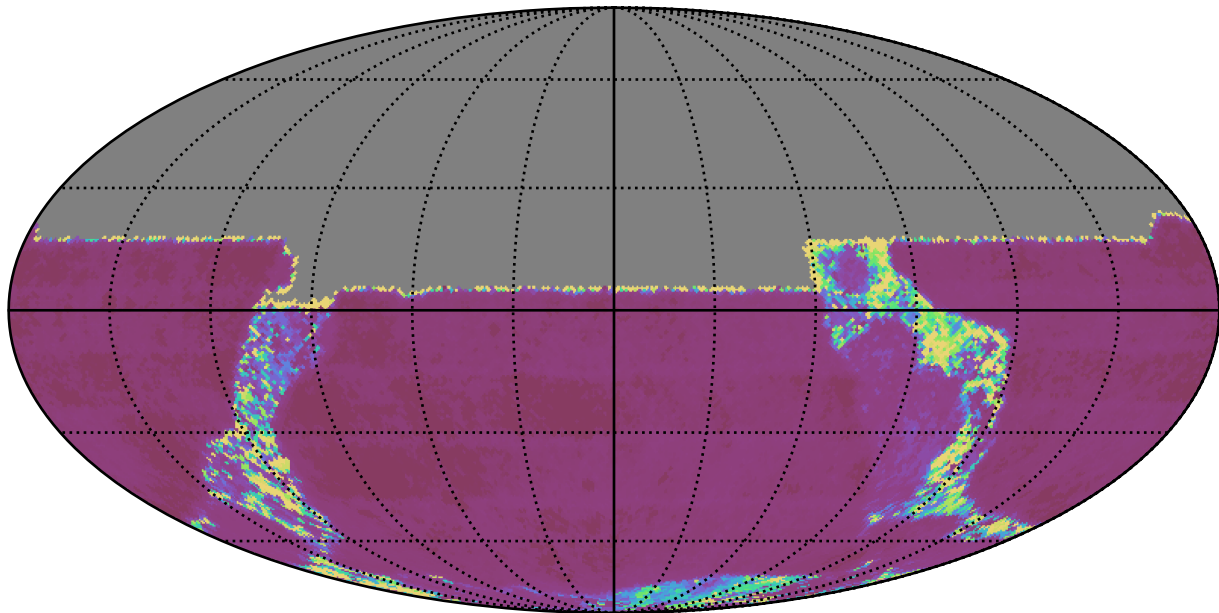

internal_u_expt38_nscale1.5v3.4_10yrs All sky u band: Median Inter-Night Gap

Median Inter-Night Gap (days)