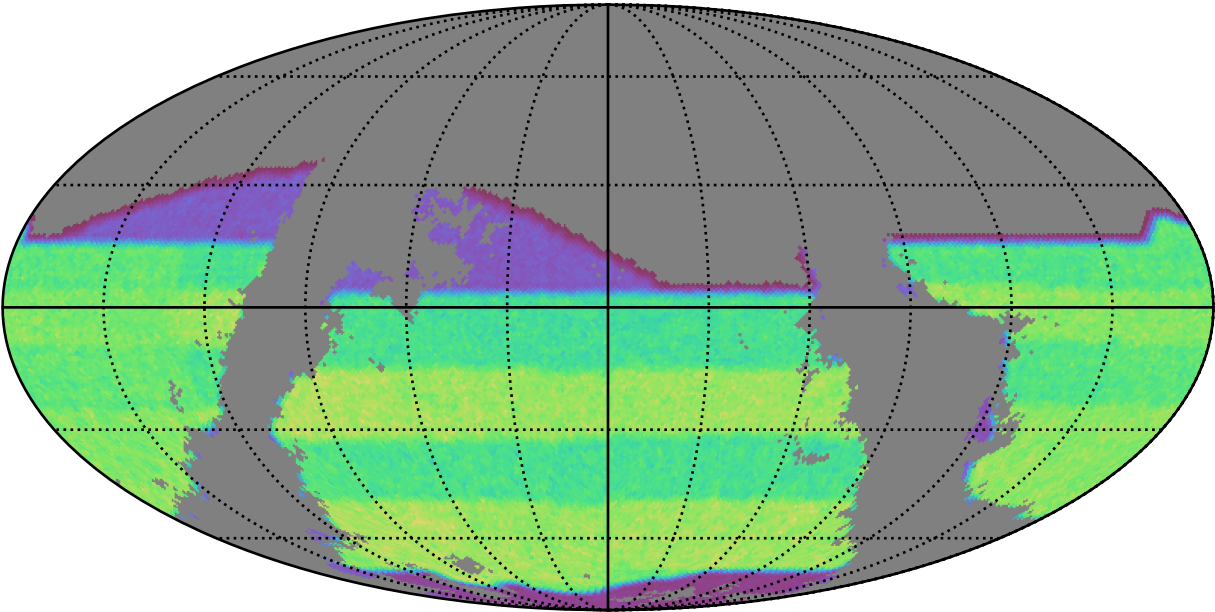

internal\_u\_expt38\_nscale1.2v3.4\_10yrs gri band non-DD: riz\_exposure\_time\_year7

0 1000 2000 3000 4000 5000 6000 7000 8000 9000 10000  
riz\_exposure\_time\_year7 (seconds)