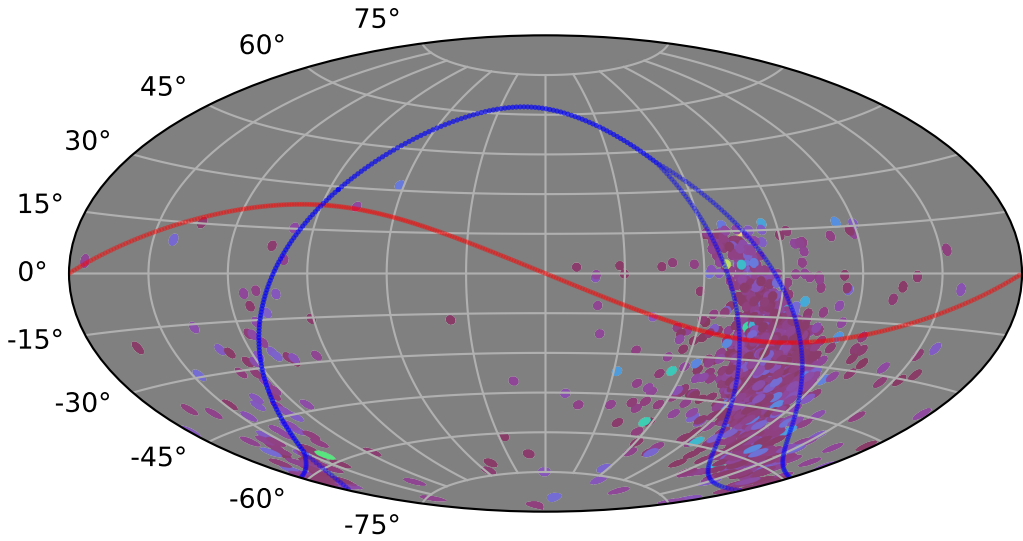

internal_u_expt38_nscale1.2v3.4_10yrs : XRBPopMetric_mean_time_between_detections

5 10 15 20 25 30 35 40 45
XRBPopMetric_mean_time_between_detections
(Detected, 0 or 1)