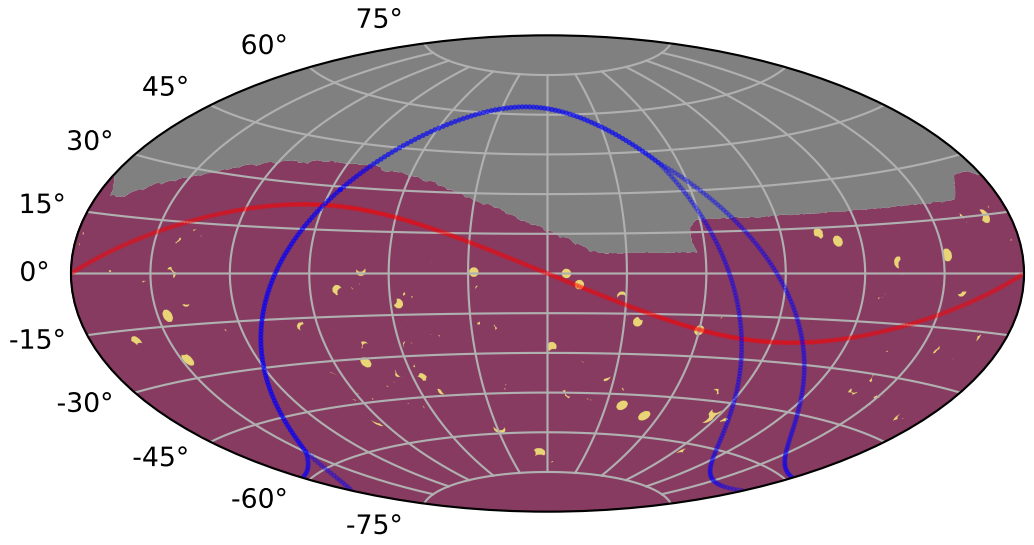

internal\_u\_expt38\_nscale1.2v3.4\_10yrs all models: KNePopMetric\_all\_ztfrest\_simple\_red

0.0 0.1 0.2 0.3 0.4 0.5 0.6 0.7 0.8 0.9 1.0  
KNePopMetric\_all\_ztfrest\_simple\_red  
(Detected, 0 or 1)