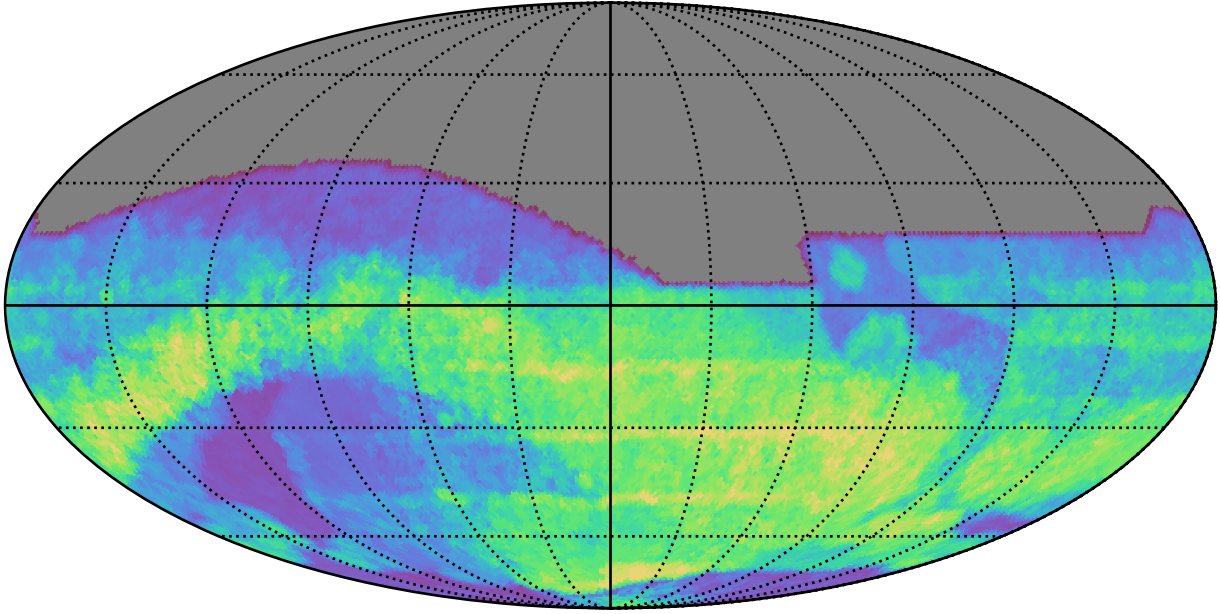

internal_u_expt38_nscale1.2v3.4_10yrs : GalPlaneSeasonGapsTimescales_xray_binaries_map_Tau_100_0

0.0 0.1 0.2 0.3 0.4 0.5 0.6 0.7 0.8 0.9 1.0
GalPlaneSeasonGapsTimescales_xray_binaries_map_Tau_100_0
(MJD mag)