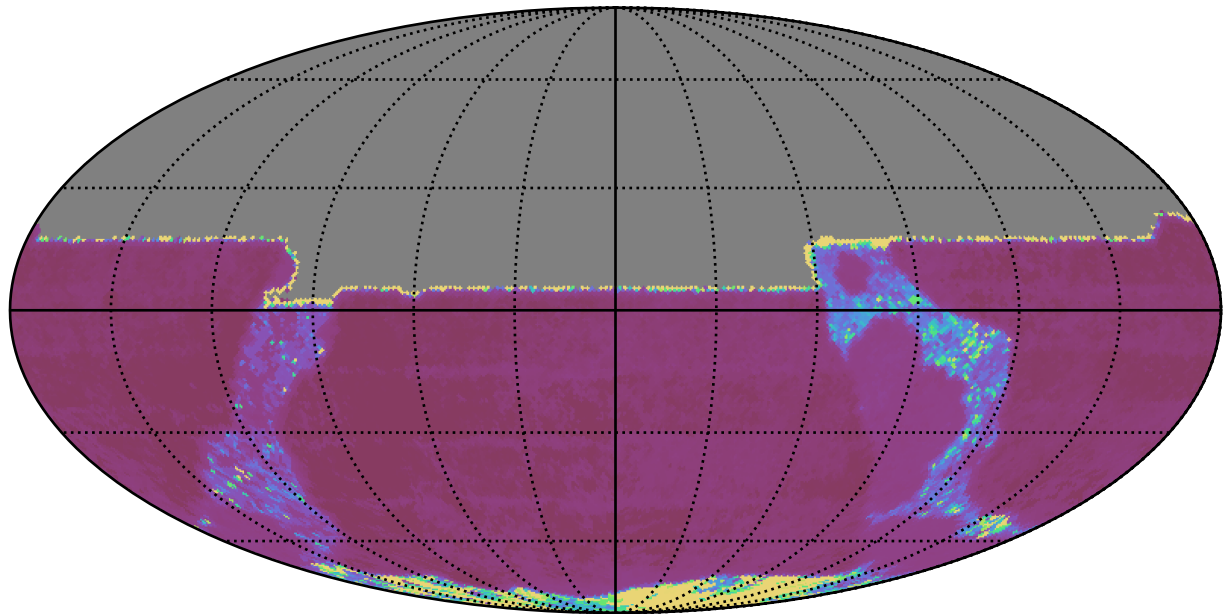

internal_u_expt38_nscale1.2v3.4_10yrs All sky y band: Median Inter-Night Gap

Median Inter-Night Gap (days)