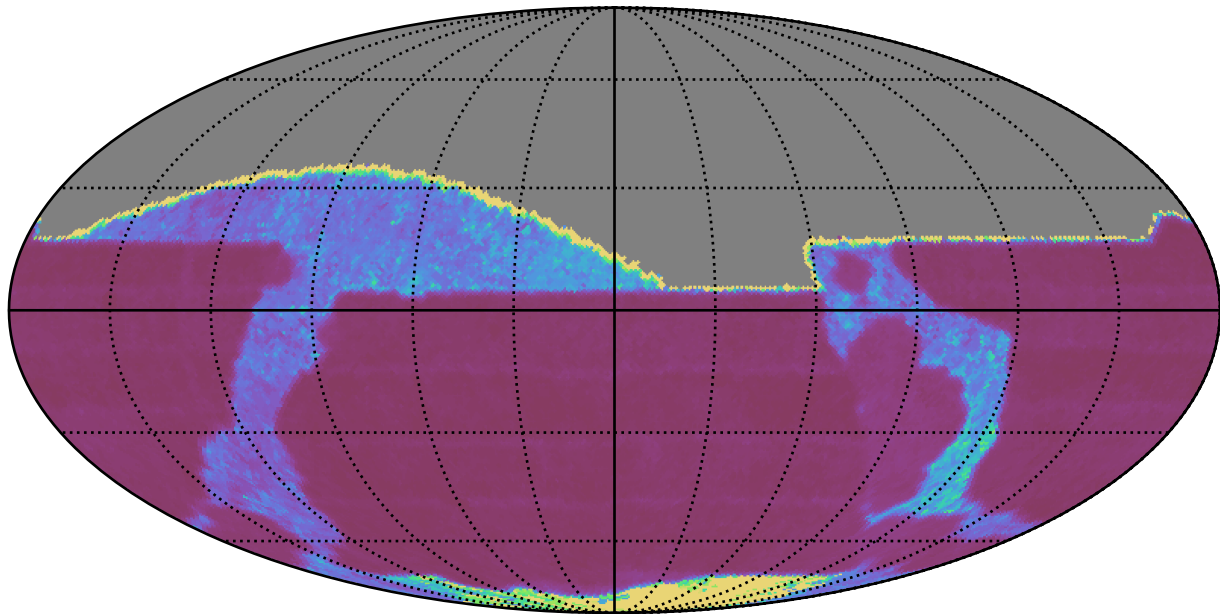

internal_u_expt38_nscale1.2v3.4_10yrs All sky i band: Median Inter-Night Gap

Median Inter-Night Gap (days)