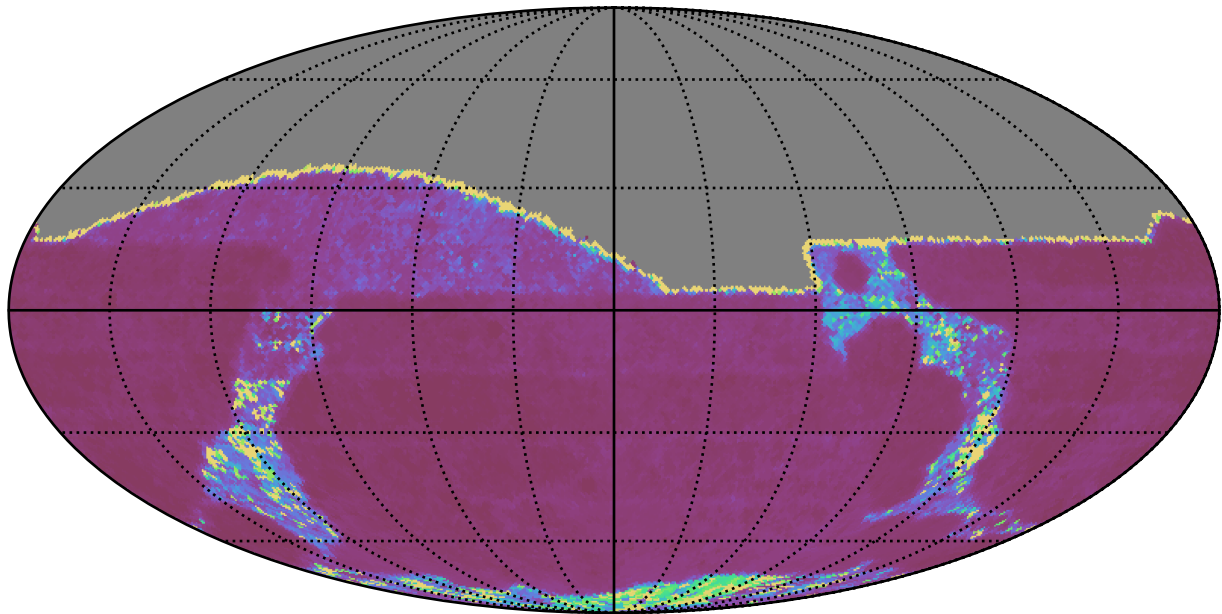

internal\_u\_expt38\_nscale1.2v3.4\_10yrs All sky g band: Median Inter-Night Gap

Median Inter-Night Gap (days)