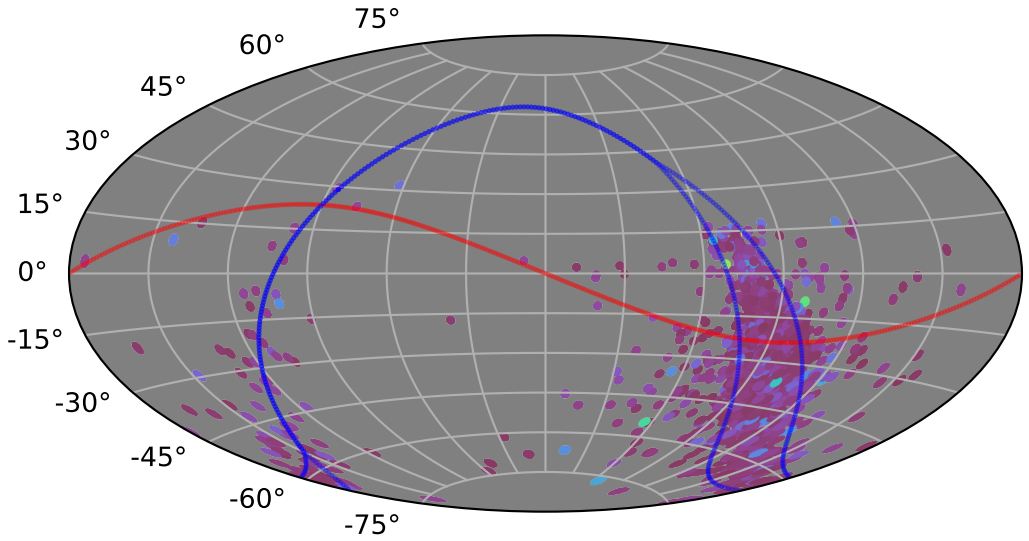

internal_u_expt38_nscale1.1v3.4_10yrs : XRBPopMetric_mean_time_between_detections

6 12 18 24 30 36 42 48
XRBPopMetric_mean_time_between_detections
(Detected, 0 or 1)