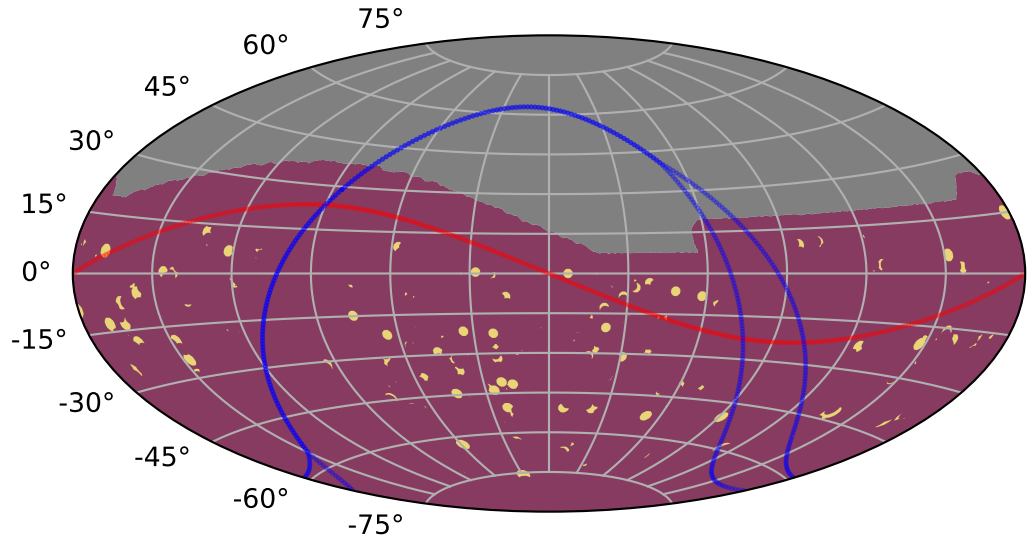

internal_u_expt38_nscale1.1v3.4_10yrs single model: KNePopMetric_single_red_color_detect

KNePopMetric_single_red_color_detect
(Detected, 0 or 1)