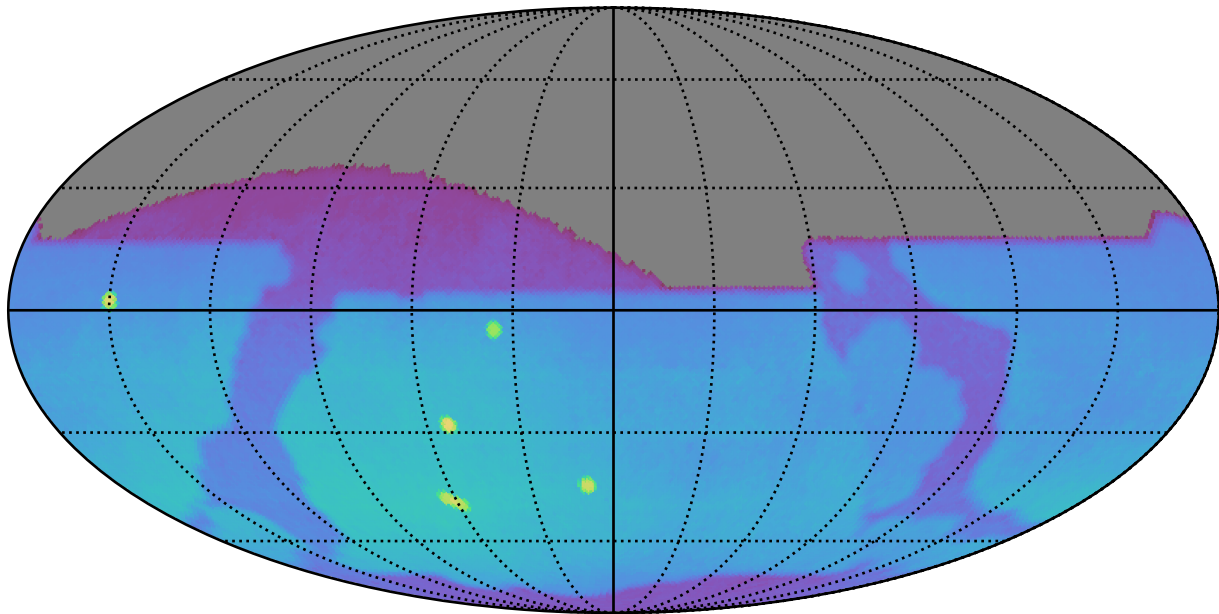

internal_u_expt38_nscale1.1v3.4_10yrs : Brown Dwarf, L7

Brown Dwarf, L7 (pc)