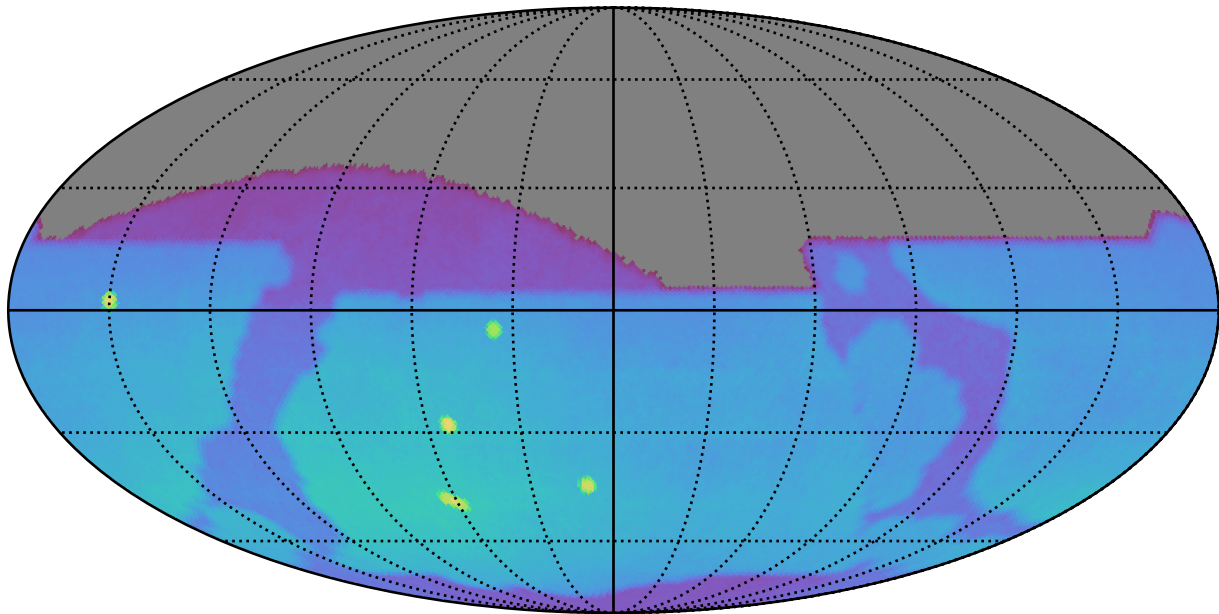

internal_u_expt38_nscale1.1v3.4_10yrs : Brown Dwarf, L4

Brown Dwarf, L4 (pc)