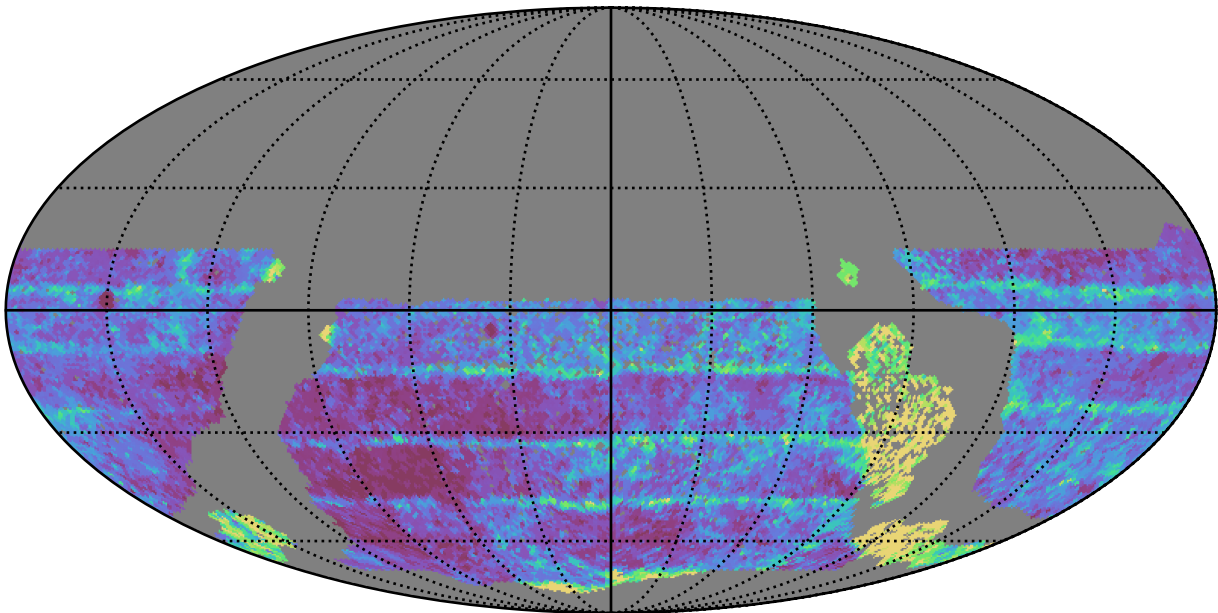

internal\_u\_expt38\_nscale1.1v3.4\_10yrs WFD z band: Median Inter-Night Gap

Median Inter-Night Gap (days)