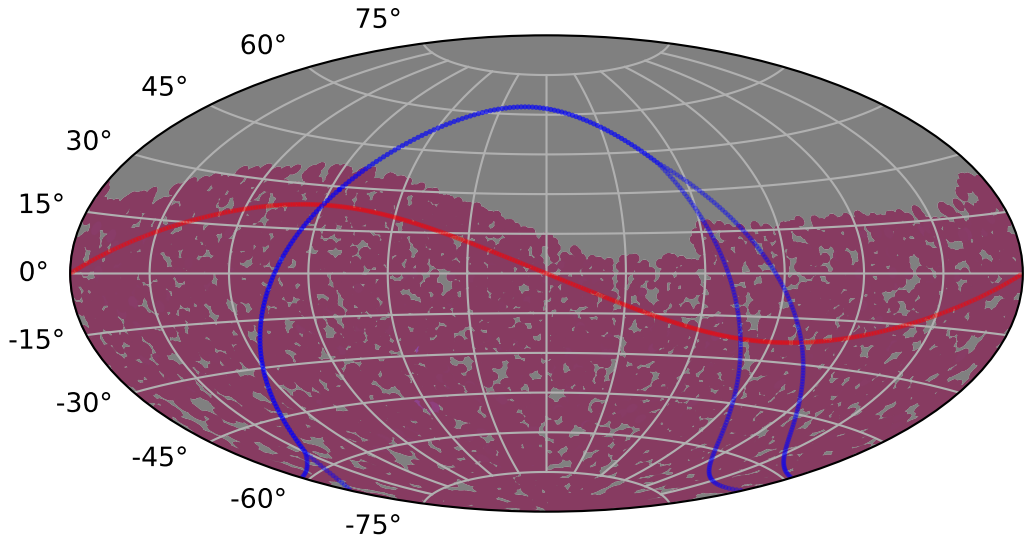

internal\_u\_expt38\_nscale1.0v3.4\_10yrs : TDE\_Quality\_some\_color\_pnum

TDE\_Quality\_some\_color\_pnum  
(Bad: 0, Good (obs every 2 night): 1)