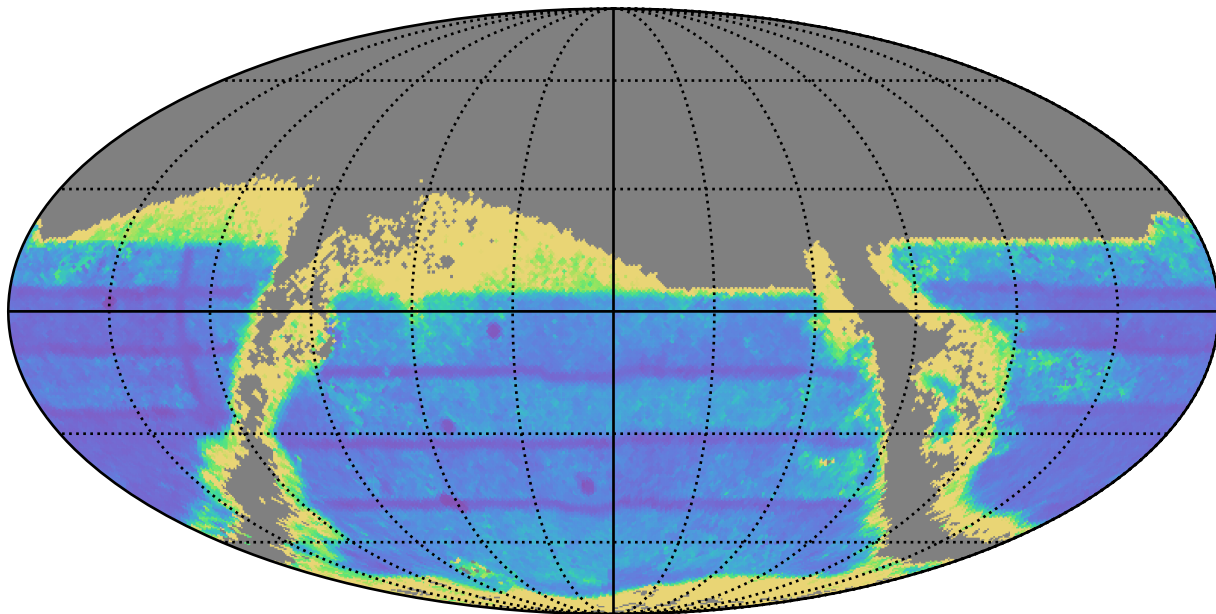

internal\_u\_expt38\_nscale1.0v3.4\_10yrs : TDC\_precision

TDC\_precision (%)