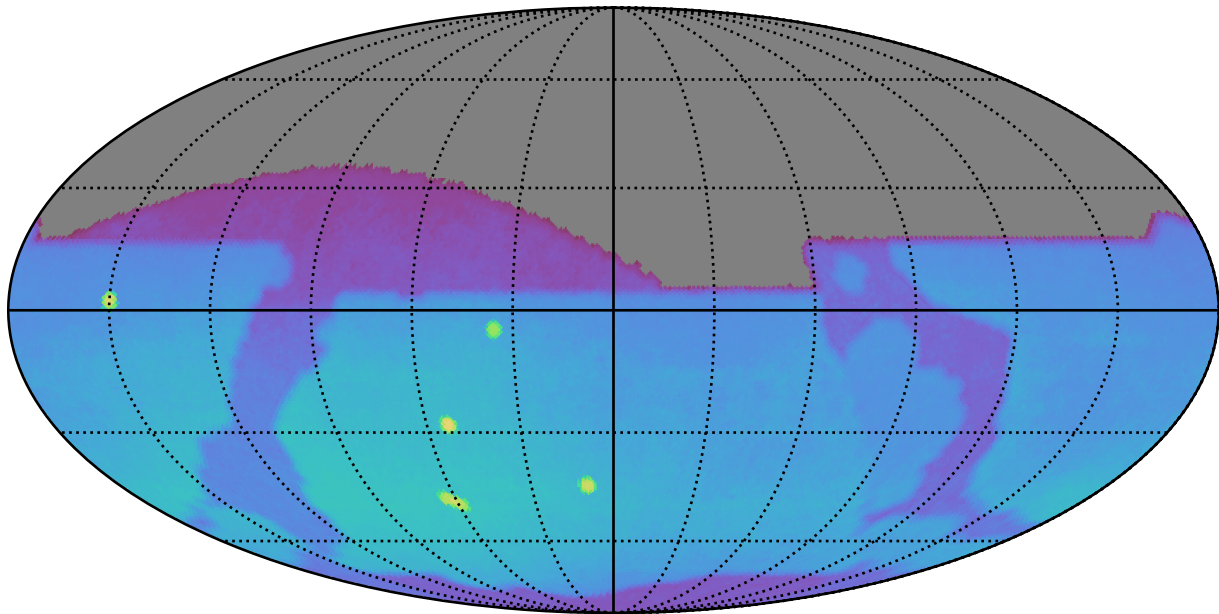

internal_u_expt38_nscale1.0v3.4_10yrs : Brown Dwarf, L7

Brown Dwarf, L7 (pc)