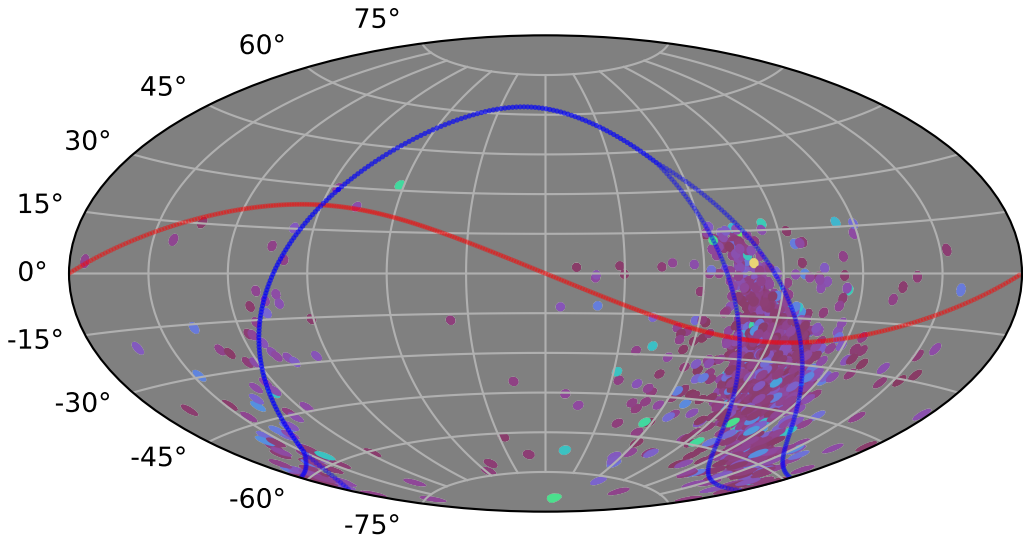

internal\_u\_expt38\_nscale0.9v3.4\_10yrs : XRBPopMetric\_mean\_time\_between\_detections

4 8 12 16 20 24 28 32 36  
XRBPopMetric\_mean\_time\_between\_detections  
(Detected, 0 or 1)