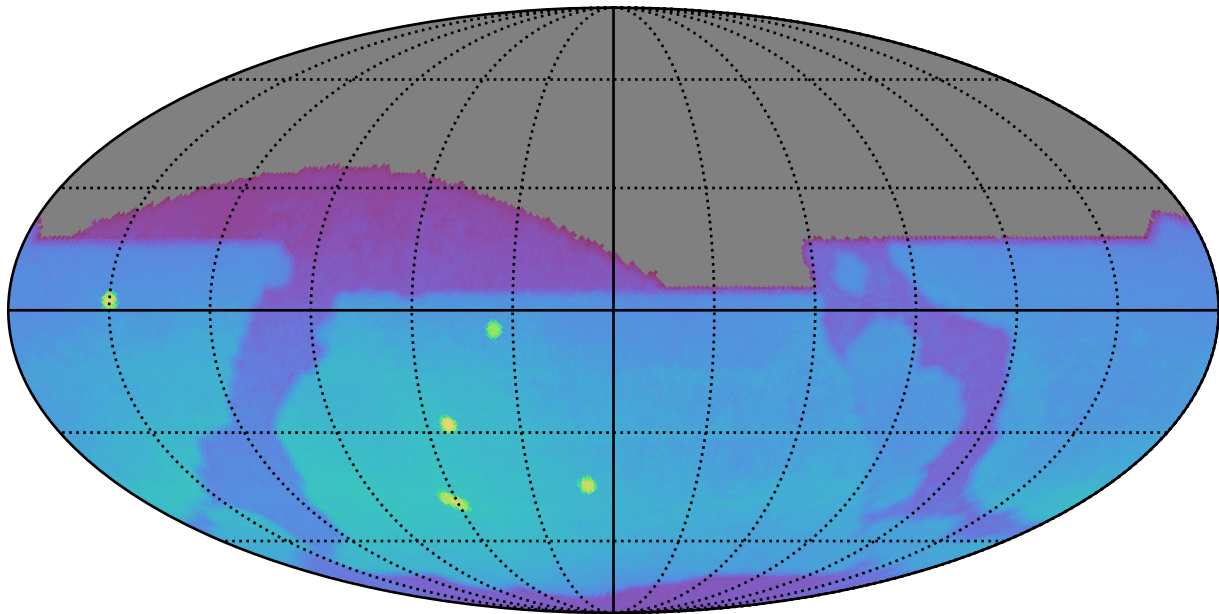

internal\_u\_expt38\_nscale0.9v3.4\_10yrs : Brown Dwarf, L7

Brown Dwarf, L7 (pc)